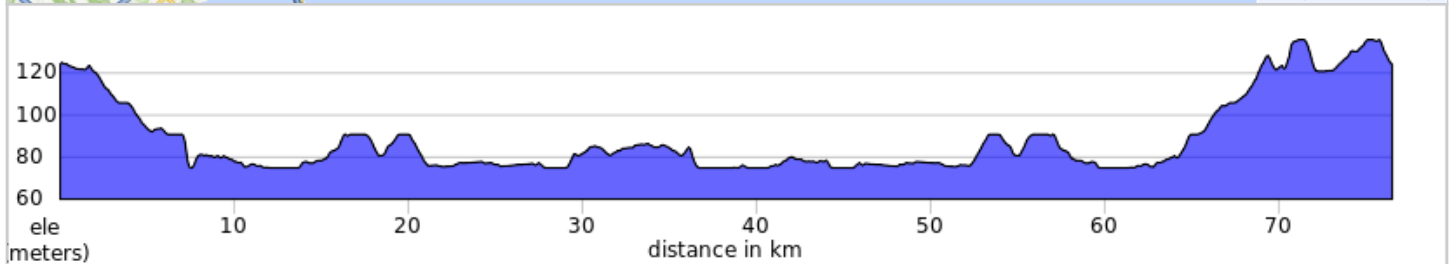

# Kipling - Mississauga St (77km) 2019

HELP LINE 647-993-4357

Kipling - Mississauga St (77km) 2019

Num	Dist	Note	Next
1.	0.0	Start of route	0.1
2.	0.1	L onto Dundas St W	1.4
3.	1.5	R onto The East Mall Crescent	0.3
4.	1.7	L onto The East Mall	2.3
5.	4.1	L onto Evans Ave	0.1
6.	4.2	R onto Beta St	1.0
7.	5.3	R onto Horner Ave	0.6
8.	5.8	L onto Brown's Line	1.2
9.	7.0	Slight R onto Lake Shore Blvd W	10.3
10.	17.3	L onto Meadow Wood Rd	1.2
11.	18.5	R onto Orr Rd	1.4
12.	19.9	L onto Southdown Rd	1.1
13.	20.9	Continue onto Lakeshore Rd W	7.2
14.	28.1	R onto Trafalgar Rd	0.2
15.	28.3	L onto Randall St	0.7
16.	29.0	Continue onto Rebecca St	7.2

29.0 kilometers. +47/-96 meters

Num	Dist	Note	Next
17.	36.2	L onto Mississauga St	0.9
18.	37.1	L onto Lakeshore Rd W	6.8
19.	43.8	L onto Kerr St	0.2
20.	44.0	R onto Rebecca St	0.4
21.	44.4	Continue onto Randall St	0.7
22.	45.1	R onto Trafalgar Rd	0.2
23.	45.2	L onto Lakeshore Rd E	7.2
24.	52.4	Continue onto Southdown Rd	1.1
25.	53.5	R onto Orr Rd	1.4
26.	54.9	L onto Meadow Wood Rd	1.2
27.	56.1	R onto Lakeshore Rd W	8.2
28.	64.3	L onto Ogden Ave	2.0
29.	66.2	R onto the pedestrian foot bridge	0.2
30.	66.5	R onto Insley Rd	0.2
31.	66.7	R onto Henley Rd	0.3
32.	67.0	L onto Stanfield Rd	1.6

38.0 kilometers. +73/-53 meters

Num	Dist	Note	Next
33.	68.6	Continue onto Constitution Blvd	0.8
34.	69.4	R onto Flagship Dr	0.4
35.	69.8	L onto Queen Frederica Dr	0.4
36.	70.2	R onto Bloor St	5.9
37.	76.1	R onto Auckland Rd	0.4
38.	76.5	End of route	0.0

9.5 kilometers. +43/-36 meters