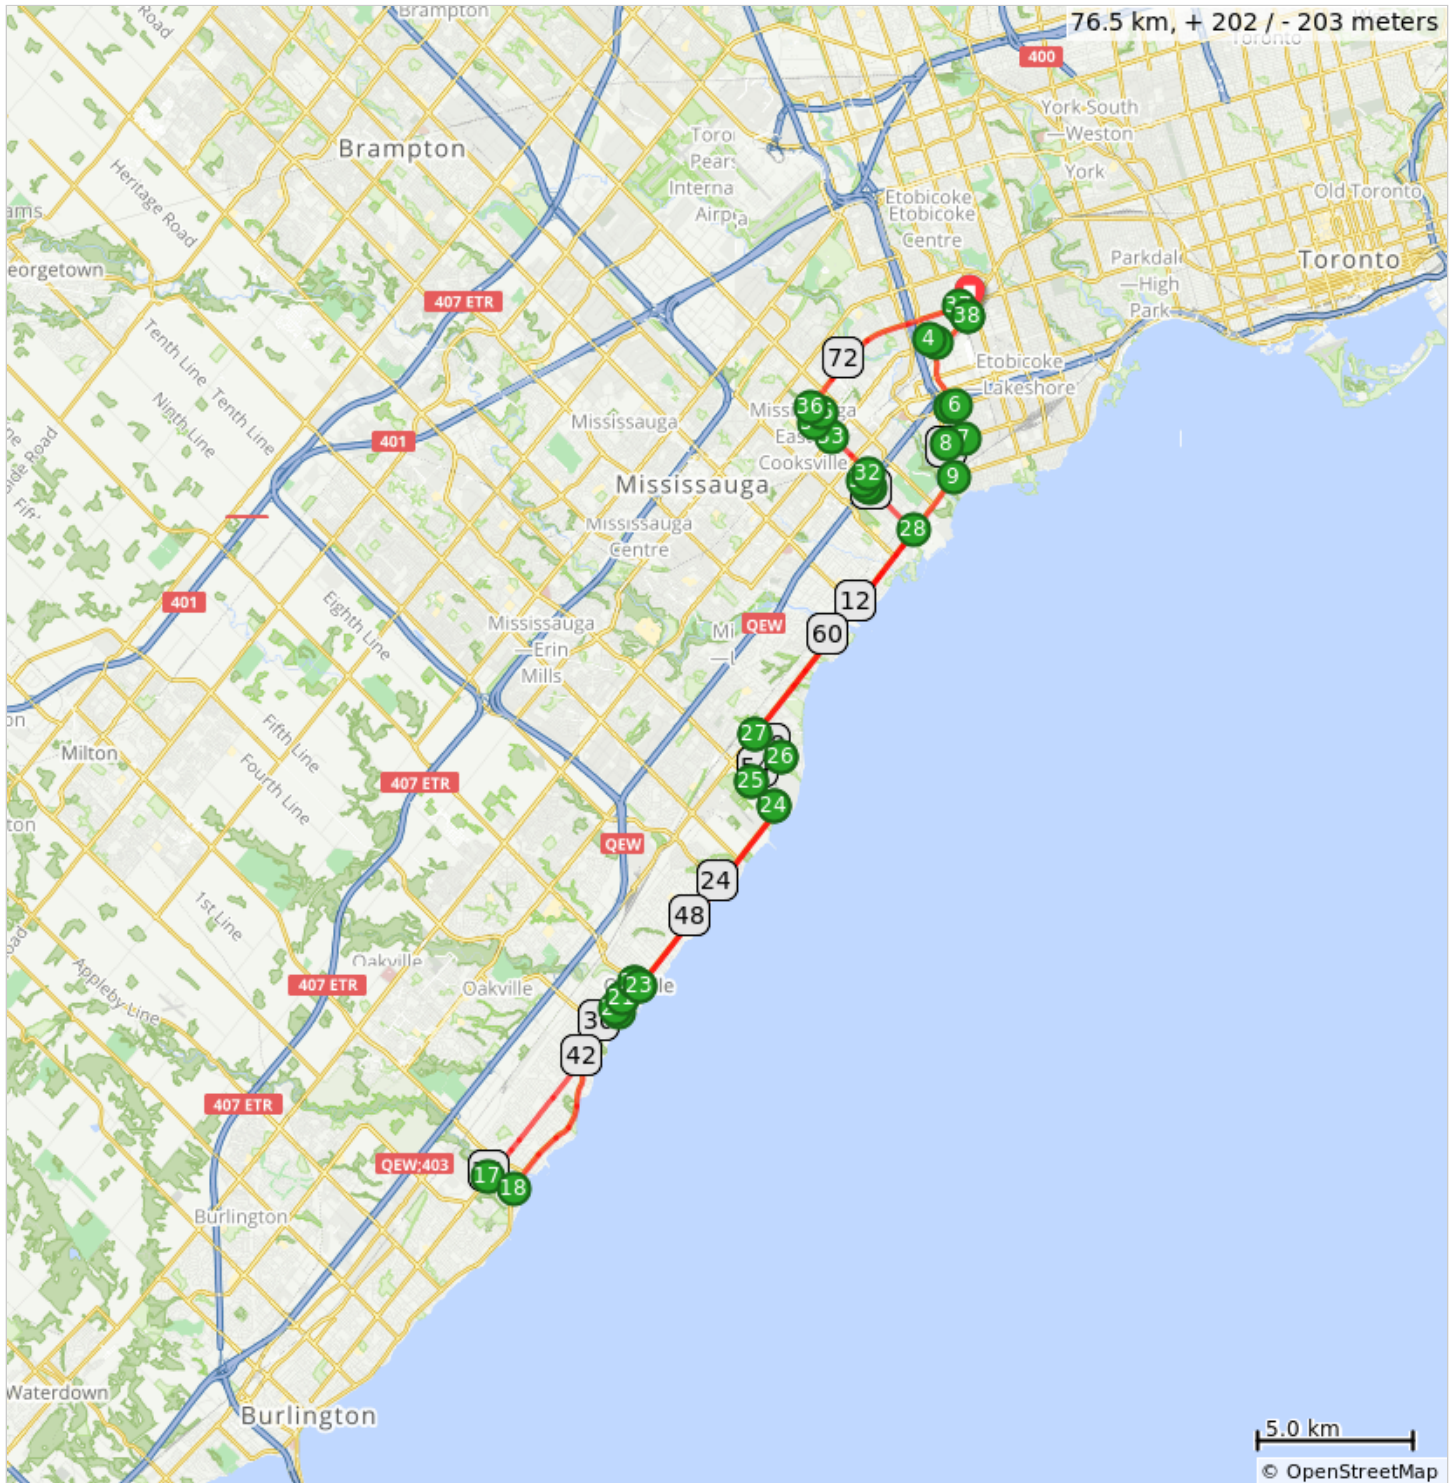

# Kipling - Mississauga St (77km) 2019

HELP LINE 647-993-4357

Kipling - Mississauga St (77km) 2019

Num	Dist	Note	Next
1.	0.0	Start of route	0.1
2.	0.1	L onto Dundas St W	1.4
3.	1.5	R onto The East Mall Crescent	0.3
4.	1.7	L onto The East Mall	2.3
5.	4.1	L onto Evans Ave	0.1
6.	4.2	R onto Beta St	1.0
7.	5.3	R onto Horner Ave	0.6
8.	5.8	L onto Brown's Line	1.2
9.	7.0	Slight R onto Lake Shore Blvd W	10.3
10.	17.3	L onto Meadow Wood Rd	1.2
11.	18.5	R onto Orr Rd	1.4
12.	19.9	L onto Southdown Rd	1.1
13.	20.9	Continue onto Lakeshore Rd W	7.2
14.	28.1	R onto Trafalgar Rd	0.2
15.	28.3	L onto Randall St	0.7
16.	29.0	Continue onto Rebecca St	7.2

29.0 kilometers. +47/-96 meters

Num	Dist	Note	Next
17.	36.2	L onto Mississauga St	0.9
18.	37.1	L onto Lakeshore Rd W	6.8
19.	43.8	L onto Kerr St	0.2
20.	44.0	R onto Rebecca St	0.4
21.	44.4	Continue onto Randall St	0.7
22.	45.1	R onto Trafalgar Rd	0.2
23.	45.2	L onto Lakeshore Rd E	7.2
24.	52.4	Continue onto Southdown Rd	1.1
25.	53.5	R onto Orr Rd	1.4
26.	54.9	L onto Meadow Wood Rd	1.2
27.	56.1	R onto Lakeshore Rd W	8.2
28.	64.3	L onto Ogden Ave	2.0
29.	66.2	R onto the pedestrian foot bridge	0.2
30.	66.5	R onto Insley Rd	0.2
31.	66.7	R onto Henley Rd	0.3
32.	67.0	L onto Stanfield Rd	1.6

38.0 kilometers. +73/-53 meters

Num	Dist	Note	Next
33.	68.6	Continue onto Constitution Blvd	0.8
34.	69.4	R onto Flagship Dr	0.4
35.	69.8	L onto Queen Frederica Dr	0.4
36.	70.2	R onto Bloor St	5.9
37.	76.1	R onto Auckland Rd	0.4
38.	76.5	End of route	0.0

9.5 kilometers. +43/-36 meters