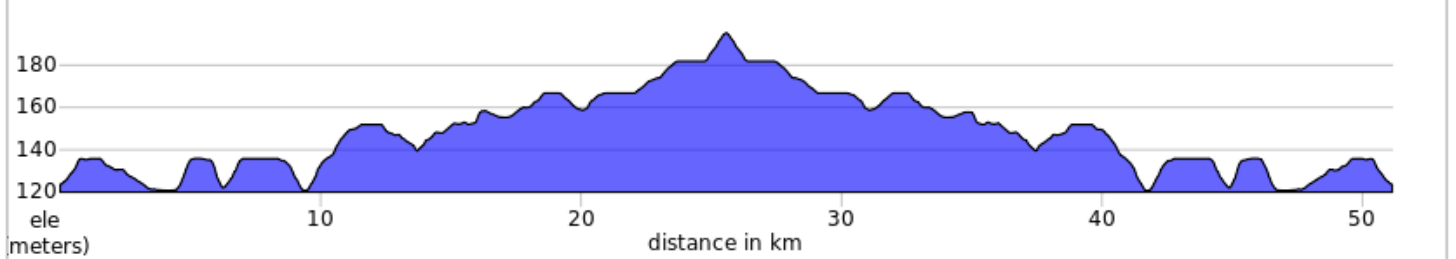

# Kipling - Meadowvale/Meadowpine (51km) 2019

Kipling - Meadowvale/Meadowpine (51km) 2019

Num	Dist	Note	Next
1.	0.0	Start of route	0.1
2.	0.1	L onto Aukland Rd	0.5
3.	0.5	L onto Bloor St W	8.4
4.	8.9	L onto Central Pkwy E	0.4
5.	9.3	Keep R to stay on Central Pkwy E	4.9
6.	14.2	Continue onto Creditview Rd	8.6
7.	22.8	Continue straight onto Meadowvale Blvd	2.8
8.	25.6	At the intersection of Meadowvale Blvd and Meadowpine Blvd reverse your direction and go south on Meadowvale Blvd.	2.7
9.	28.3	Continue onto Creditview Rd	8.6
10.	37.0	Continue onto Central Pkwy W	5.1
11.	42.1	R onto Bloor St	8.5
12.	50.6	R onto Aukland Rd	0.4
13.	51.1	R onto Subway Crescent	0.1
14.	51.1	End of route	0.0

51.1 kilometers. +211/-211 meters