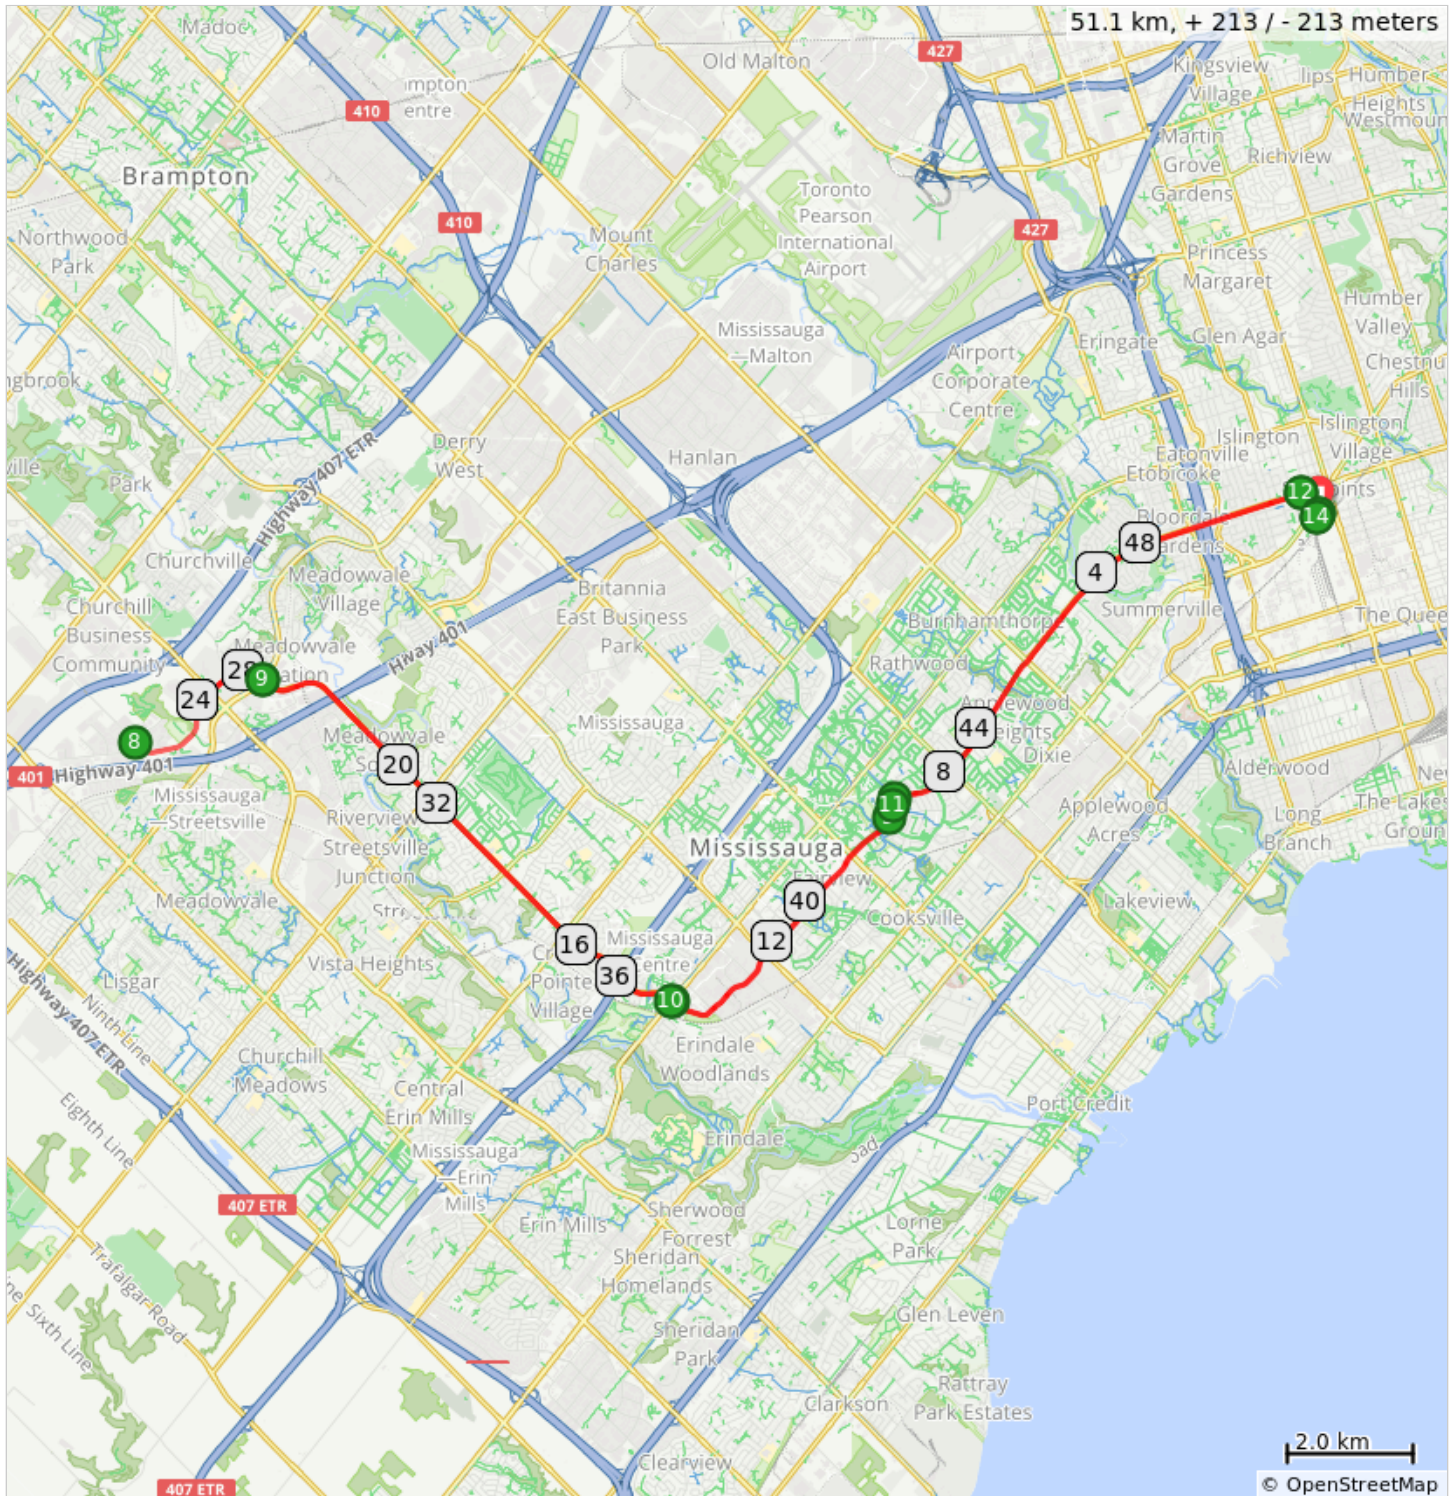

# Kipling - Meadowvale/Meadowpine (51km) 2019

Kipling - Meadowvale/Meadowpine (51km) 2019

Num	Dist	Note	Next
1.	0.0	Start of route	0.1
2.	0.1	L onto Aukland Rd	0.5
3.	0.5	L onto Bloor St W	8.4
4.	8.9	L onto Central Pkwy E	0.4
5.	9.3	Keep R to stay on Central Pkwy E	4.9
6.	14.2	Continue onto Creditview Rd	8.6
7.	22.8	Continue straight onto Meadowvale Blvd	2.8
8.	25.6	At the intersection of Meadowvale Blvd and Meadowpine Blvd reverse your direction and go south on Meadowvale Blvd.	2.7
9.	28.3	Continue onto Creditview Rd	8.6
10.	37.0	Continue onto Central Pkwy W	5.1
11.	42.1	R onto Bloor St	8.5
12.	50.6	R onto Aukland Rd	0.4
13.	51.1	R onto Subway Crescent	0.1
14.	51.1	End of route	0.0

51.1 kilometers. +211/-211 meters