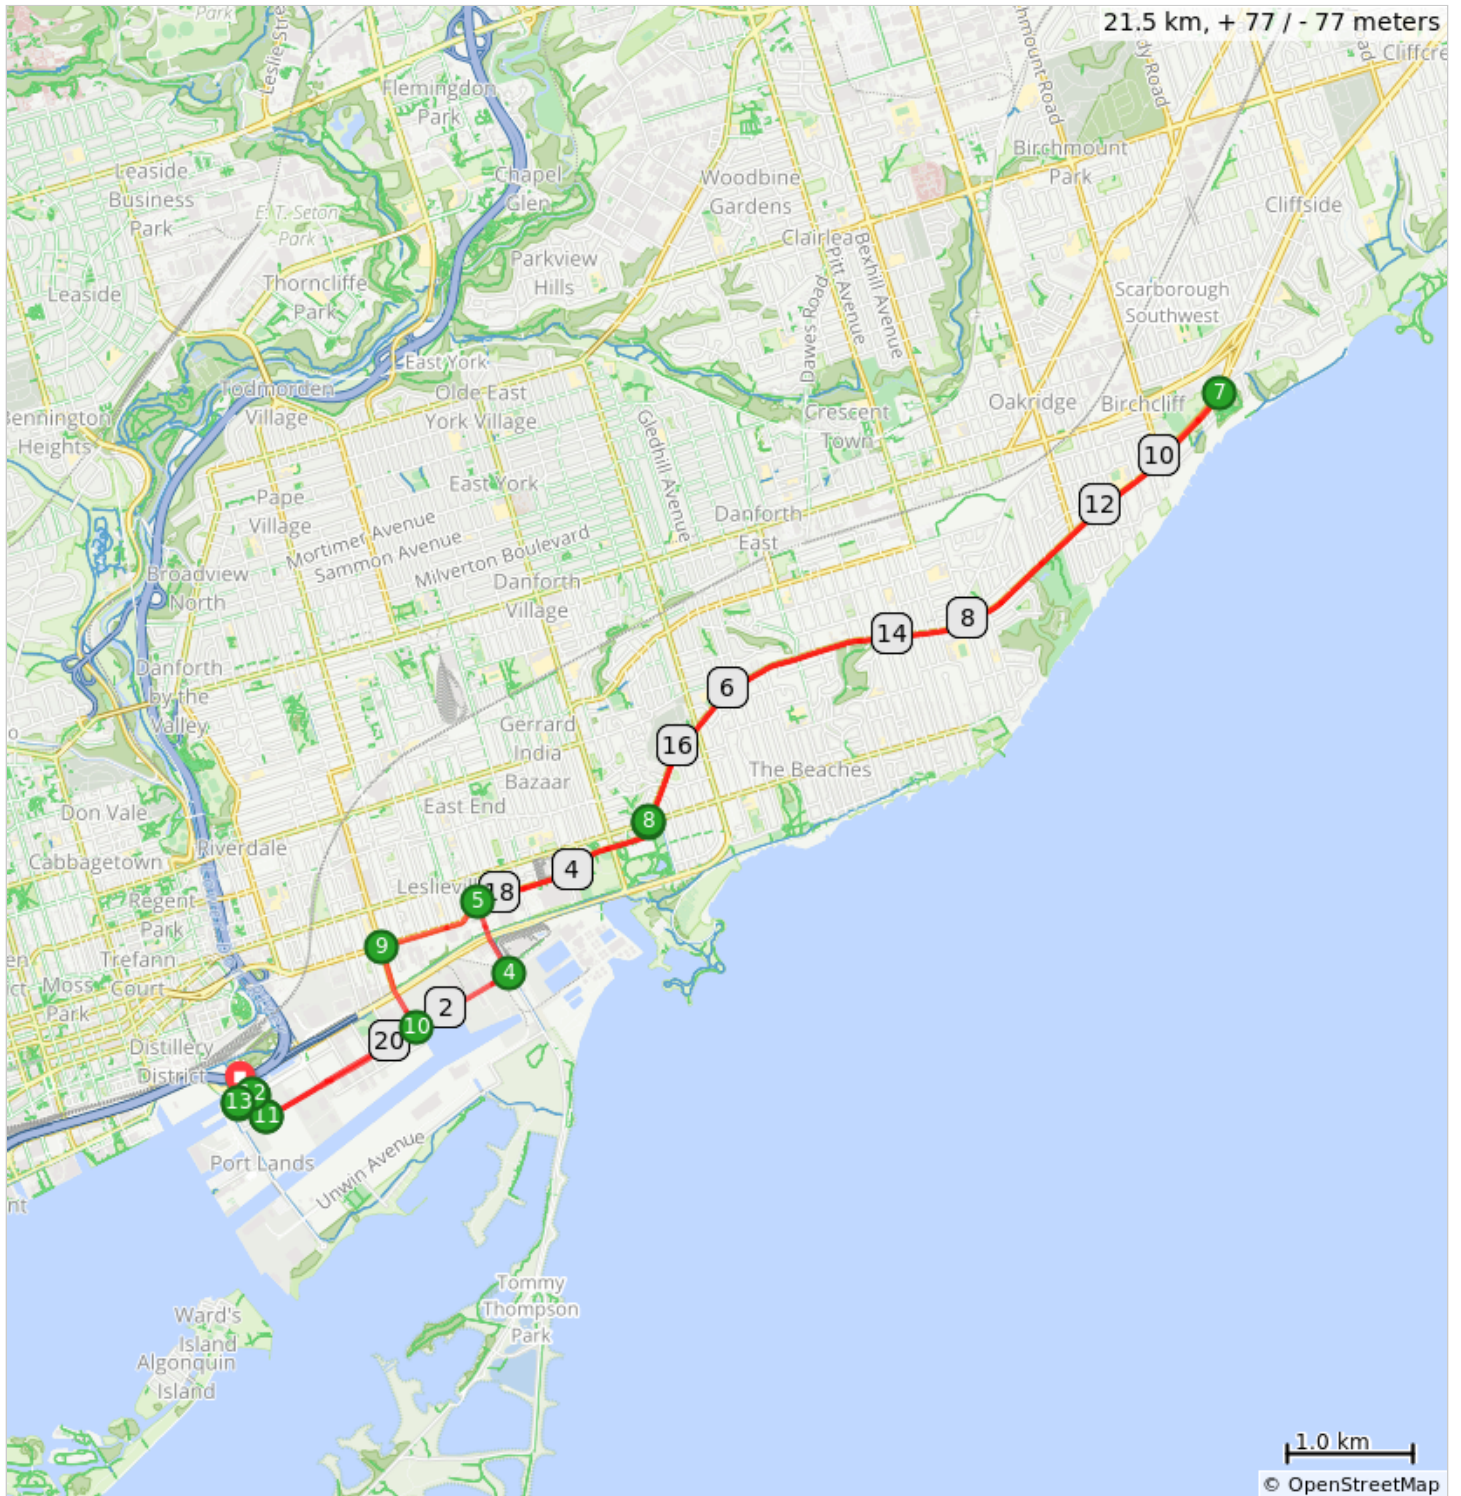

David Linton Memorial Ride - Short Turn (22k) 2019

David Linton Memorial Ride - Short Turn (22k) 2019

Num	Dist	Note	Next
1.	0.0	Start of route	0.1
2.	0.1	R onto Munition St	0.2
3.	0.3	L onto Commissioners St	2.2
4.	2.6	L onto Leslie St	0.6
5.	3.2	R onto Eastern Ave	1.6
6.	4.7	Continue onto Kingston Rd	5.9
7.	10.7	Cross Kingston @ Glen Everest to head back on Kingston Rd	5.9
8.	16.6	Continue straight onto Eastern Ave	2.5
9.	19.1	L onto Carlaw Ave	0.7
10.	19.8	R onto Commissioners St	1.4
11.	21.2	R onto Munition St	0.2
12.	21.4	L onto Villiers St	0.1
13.	21.5	End of route	0.0

21.5 kilometers. +78/-78 meters