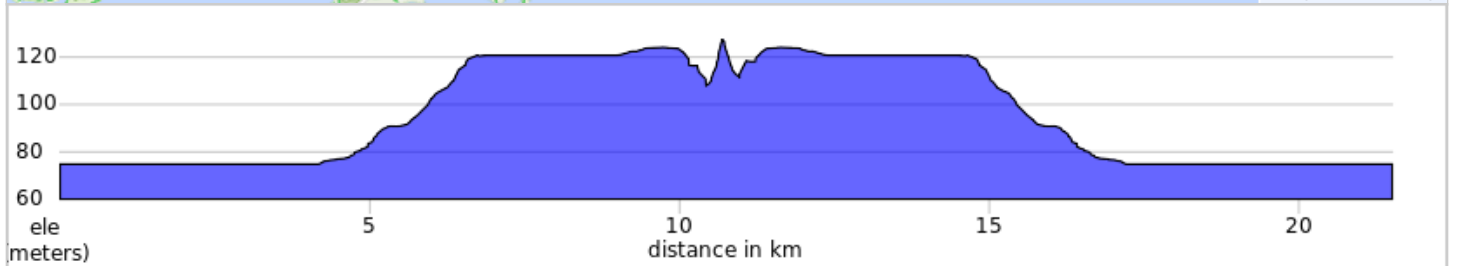

David Linton Memorial Ride - Short Turn (22k) 2019

David Linton Memorial Ride - Short Turn (22k) 2019

Num	Dist	Note	Next
1.	0.0	Start of route	0.1
2.	0.1	R onto Munition St	0.2
3.	0.3	L onto Commissioners St	2.2
4.	2.6	L onto Leslie St	0.6
5.	3.2	R onto Eastern Ave	1.6
6.	4.7	Continue onto Kingston Rd	5.9
7.	10.7	Cross Kingston @ Glen Everest to head back on Kingston Rd	5.9
8.	16.6	Continue straight onto Eastern Ave	2.5
9.	19.1	L onto Carlaw Ave	0.7
10.	19.8	R onto Commissioners St	1.4
11.	21.2	R onto Munition St	0.2
12.	21.4	L onto Villiers St	0.1
13.	21.5	End of route	0.0

21.5 kilometers. +78/-78 meters