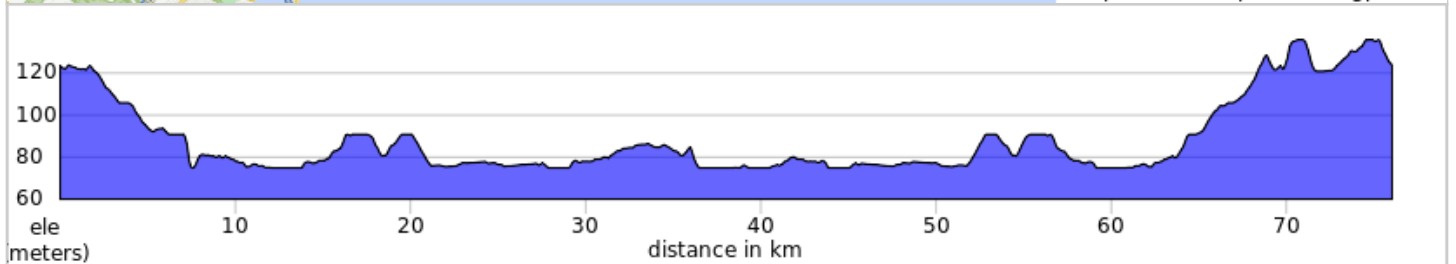

Kipling - Mississauga St (73k) Revised June 20/18

HELP LINE 647-993-4357

Kipling - Mississauga St (73k) Revised June 20/18

Num	Dist	Note	Next
1.	0.0	Start of route	0.0
2.	0.0	Go west on Subway Cres	0.4
3.	0.5	L onto Dundas St W	1.0
4.	1.5	R onto The East Mall Crescent	0.3
5.	1.8	L onto The East Mall	2.3
6.	4.1	L onto Evans Ave	0.1
7.	4.3	R onto Beta St	1.0
8.	5.3	R onto Horner Ave	0.6
9.	5.9	L onto Brown's Line	1.2
10.	7.0	Slight R onto Lake Shore Blvd W	10.3
11.	17.3	L onto Meadow Wood Rd	1.2
12.	18.5	R onto Orr Rd	1.4
13.	19.9	L onto Southdown Rd	1.1
14.	21.0	Continue onto Lakeshore Rd W	10.3
15.	31.3	R onto Fourth Line	0.1
16.	31.4	L onto Rebecca St	4.6

31.4 kilometers. +54/-97 meters

Num	Dist	Note	Next
33.	76.0	R onto Subway Crescent	0.0
34.	76.0	End of route	0.0

0.5 kilometers. +0/-0 meters

Num	Dist	Note	Next
17.	36.0	L onto Mississauga St	0.9
18.	36.9	L onto Lakeshore Rd W	15.0
19.	51.9	Continue onto Southdown Rd	1.1
20.	53.0	R onto Orr Rd	1.4
21.	54.4	L onto Meadow Wood Rd	1.2
22.	55.6	R onto Lakeshore Rd W	8.2
23.	63.8	L onto Ogden Ave	2.0
24.	65.7	R onto the pedestrian foot bridge	0.2
25.	66.0	R onto Insley Rd	0.2
26.	66.2	R onto Henley Rd	0.3
27.	66.5	L onto Stanfield Rd	1.6
28.	68.1	Continue onto Constitution Blvd	0.8
29.	68.9	R onto Flagship Dr	0.4
30.	69.3	L onto Queen Frederica Dr	0.4
31.	69.7	R onto Bloor St	5.9
32.	75.6	R onto Auckland Rd	0.4

44.2 kilometers. +127/-80 meters