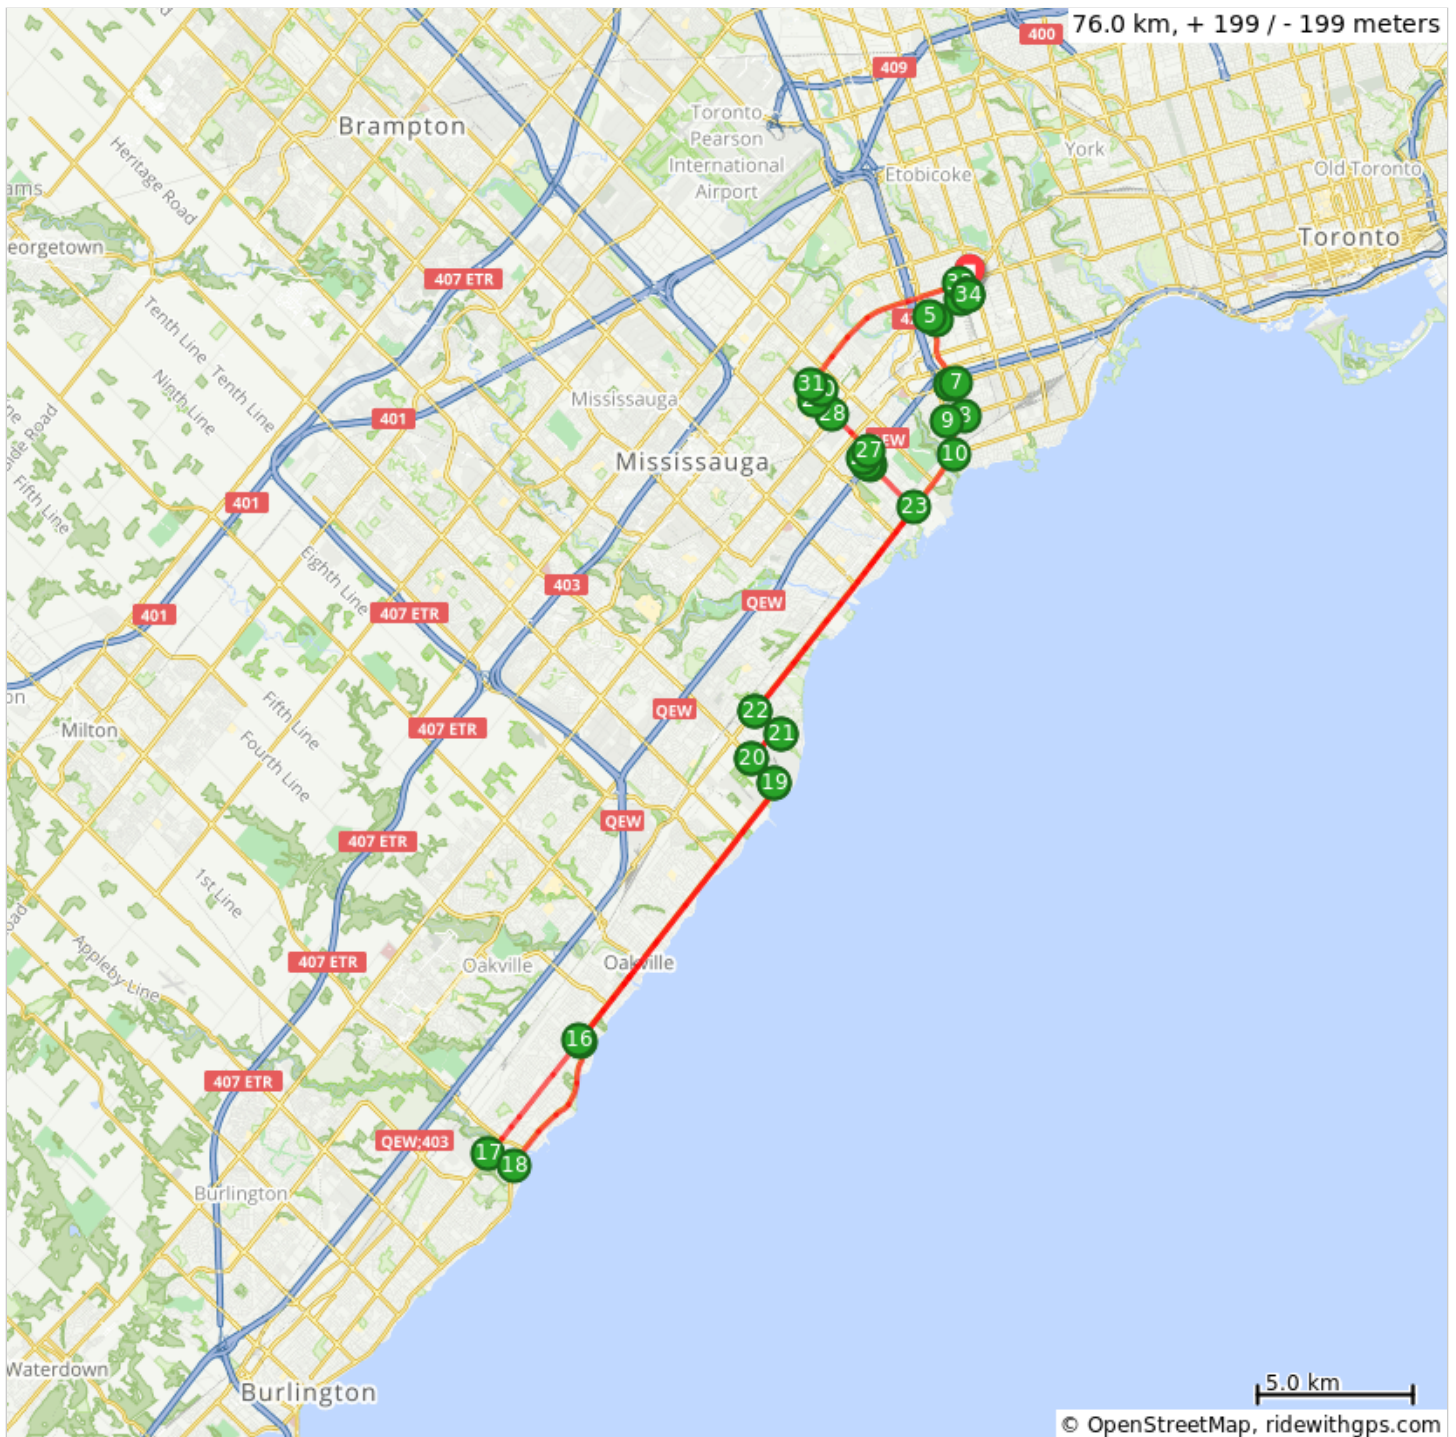

Kipling - Mississauga St (73k) Revised June 20/18

HELP LINE 647-993-4357

Kipling - Mississauga St (73k) Revised June 20/18

Num	Dist	Note	Next
1.	0.0	Start of route	0.0
2.	0.0	Go west on Subway Cres	0.4
3.	0.5	L onto Dundas St W	1.0
4.	1.5	R onto The East Mall Crescent	0.3
5.	1.8	L onto The East Mall	2.3
6.	4.1	L onto Evans Ave	0.1
7.	4.3	R onto Beta St	1.0
8.	5.3	R onto Horner Ave	0.6
9.	5.9	L onto Brown's Line	1.2
10.	7.0	Slight R onto Lake Shore Blvd W	10.3
11.	17.3	L onto Meadow Wood Rd	1.2
12.	18.5	R onto Orr Rd	1.4
13.	19.9	L onto Southdown Rd	1.1
14.	21.0	Continue onto Lakeshore Rd W	10.3
15.	31.3	R onto Fourth Line	0.1
16.	31.4	L onto Rebecca St	4.6

31.4 kilometers. +54/-97 meters

Num	Dist	Note	Next
33.	76.0	R onto Subway Crescent	0.0
34.	76.0	End of route	0.0

0.5 kilometers. +0/-0 meters

Num	Dist	Note	Next
17.	36.0	L onto Mississauga St	0.9
18.	36.9	L onto Lakeshore Rd W	15.0
19.	51.9	Continue onto Southdown Rd	1.1
20.	53.0	R onto Orr Rd	1.4
21.	54.4	L onto Meadow Wood Rd	1.2
22.	55.6	R onto Lakeshore Rd W	8.2
23.	63.8	L onto Ogden Ave	2.0
24.	65.7	R onto the pedestrian foot bridge	0.2
25.	66.0	R onto Insley Rd	0.2
26.	66.2	R onto Henley Rd	0.3
27.	66.5	L onto Stanfield Rd	1.6
28.	68.1	Continue onto Constitution Blvd	0.8
29.	68.9	R onto Flagship Dr	0.4
30.	69.3	L onto Queen Frederica Dr	0.4
31.	69.7	R onto Bloor St	5.9
32.	75.6	R onto Auckland Rd	0.4

44.2 kilometers. +127/-80 meters