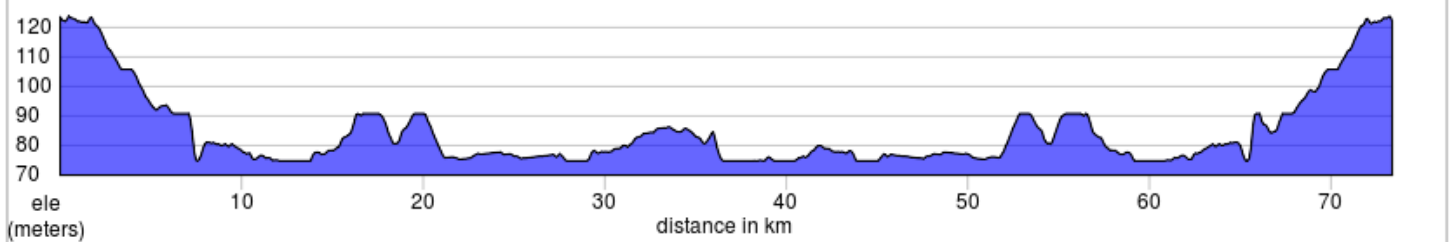

Kipling - Mississauga St (73k)

HELP LINE 647-993-4357

Help Line 647-993- 4357

Kipling - Mississauga St (73k)

Num	Dist	Type	Note	Next
1.	0.0		Start of route	0.0
2.	0.0		Go west on Subway Cres	0.4
3.	0.5		L onto Dundas St W	1.0
4.	1.5		R onto The East Mall Crescent	0.3
5.	1.8		L onto The East Mall	2.3
6.	4.1		L onto Evans Ave	0.1
7.	4.3		R onto Beta St	1.0
8.	5.3		R onto Horner Ave	0.6
9.	5.9		L onto Brown's Line	1.2
10.	7.0		Slight R onto Lake Shore Blvd W	10.3
11.	17.3		L onto Meadow Wood Rd	1.2
12.	18.5		R onto Orr Rd	1.4
13.	19.9		L onto Southdown Rd	1.1
14.	21.0		Continue onto Lakeshore Rd W	10.3

21.0 kilometers. +42/-87 meters

Num	Dist	Type	Note	Next
15.	31.3		R onto Fourth Line	0.1
16.	31.4		L onto Rebecca St	4.6
17.	36.0		L onto Mississauga St	0.9
18.	36.9		L onto Lakeshore Rd W	15.0
19.	51.9		Continue onto Southdown Rd	1.1
20.	53.0		R onto Orr Rd	1.4
21.	54.4		L onto Meadow Wood Rd	1.2
22.	55.6		R onto Lakeshore Rd W	11.4
23.	67.0		L onto Thirtieth St	1.8
24.	68.8		L onto Lanor Ave	0.4
25.	69.2		R onto Beta St	0.3
26.	69.5		L onto Evans Ave	0.1
27.	69.6		R onto The East Mall	2.3
28.	71.9		R onto The East Mall Crescent	0.3
29.	72.2		L onto Dundas St W	1.1

51.2 kilometers. +116/-75 meters

Num	Dist	Type	Note	Next
30.	73.2		R onto Subway Crescent	0.1
31.	73.4		End of route	0.0

1.2 kilometers. +0/-1 meters