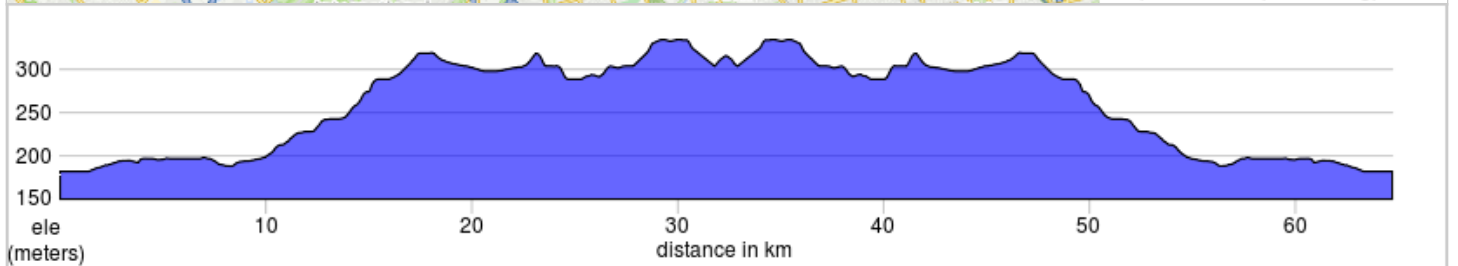

Finch - Jane/17th Side Rd - Out and Back 64 km

Finch - Jane/17th Side Rd - Out and Back 64 km

Num	Dist	Type	Note	Next
1.	0.0	➔	R onto Hendon Ave	0.6
2.	0.6	➔	R onto Talbot Rd	0.4
3.	1.1	⬆	Continue onto Hilda Ave	2.7
4.	3.8	⬅	L onto Clark Ave W	0.3
5.	4.1	➔	R onto Atkinson Ave	2.0
6.	6.2	➔	R onto Bathurst St	20.0
7.	26.2	⬅	L onto Wellington St W/York Regional Rd 15	2.0
8.	28.2	⬅	L onto Dufferin St/York Regional Rd 53	0.0
9.	28.2	➔	Quick R onto 17th Side Rd	4.1
10.	32.3	↶	At Jane St/York Regional Rd 55 reverse your direction and go east on 17th Side Rd	4.1
11.	36.5	⬅	L onto Dufferin St/York Regional Rd 53	0.0
12.	36.5	➔	Quick R onto Wellington St W/York Regional Rd 15	2.0

36.5 kilometers. +262/-131 meters

Num	Dist	Type	Note	Next
13.	38.5	➔	R onto Bathurst St/York Regional Rd 38	20.0
14.	58.5	⬅	L onto Atkinson Ave	2.1
15.	60.6	⬅	L onto Clark Ave W	0.3
16.	60.9	➔	R onto Hilda Ave	2.7
17.	63.6	⬆	Continue onto Talbot Rd	0.4
18.	64.1	⬅	L onto Hendon Ave	0.6
19.	64.7	⬅	L into the subway.	0.0

28.1 kilometers. +66/-176 meters