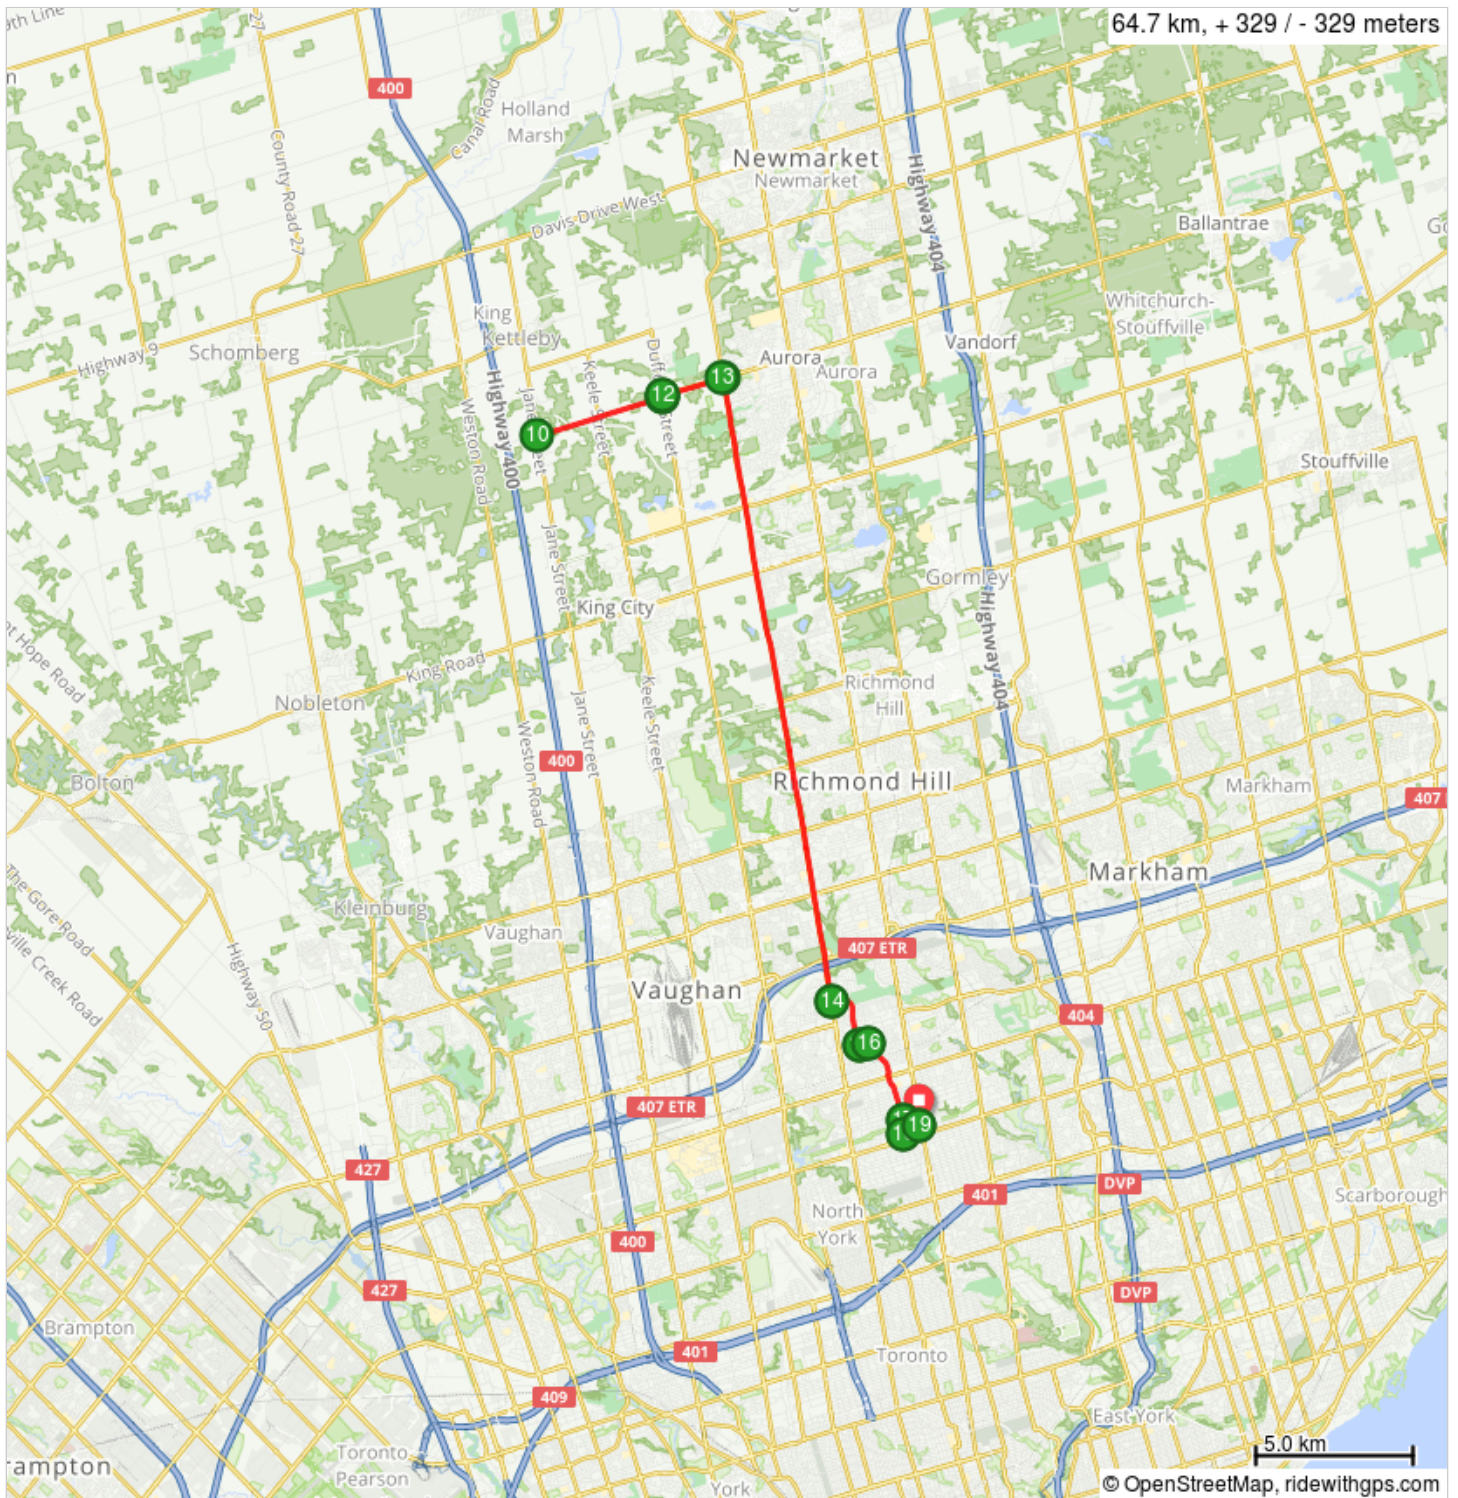

Finch - Jane/17th Side Rd - Out and Back 64 km

Finch - Jane/17th Side Rd - Out and Back 64 km

Num	Dist	Type	Note	Next
1.	0.0	➔	R onto Hendon Ave	0.6
2.	0.6	➔	R onto Talbot Rd	0.4
3.	1.1	⬆	Continue onto Hilda Ave	2.7
4.	3.8	⬅	L onto Clark Ave W	0.3
5.	4.1	➔	R onto Atkinson Ave	2.0
6.	6.2	➔	R onto Bathurst St	20.0
7.	26.2	⬅	L onto Wellington St W/York Regional Rd 15	2.0
8.	28.2	⬅	L onto Dufferin St/York Regional Rd 53	0.0
9.	28.2	➔	Quick R onto 17th Side Rd	4.1
10.	32.3	↶	At Jane St/York Regional Rd 55 reverse your direction and go east on 17th Side Rd	4.1
11.	36.5	⬅	L onto Dufferin St/York Regional Rd 53	0.0
12.	36.5	➔	Quick R onto Wellington St W/York Regional Rd 15	2.0

36.5 kilometers. +262/-131 meters

Num	Dist	Type	Note	Next
13.	38.5	➔	R onto Bathurst St/York Regional Rd 38	20.0
14.	58.5	⬅	L onto Atkinson Ave	2.1
15.	60.6	⬅	L onto Clark Ave W	0.3
16.	60.9	➔	R onto Hilda Ave	2.7
17.	63.6	⬆	Continue onto Talbot Rd	0.4
18.	64.1	⬅	L onto Hendon Ave	0.6
19.	64.7	⬅	L into the subway.	0.0

28.1 kilometers. +66/-176 meters