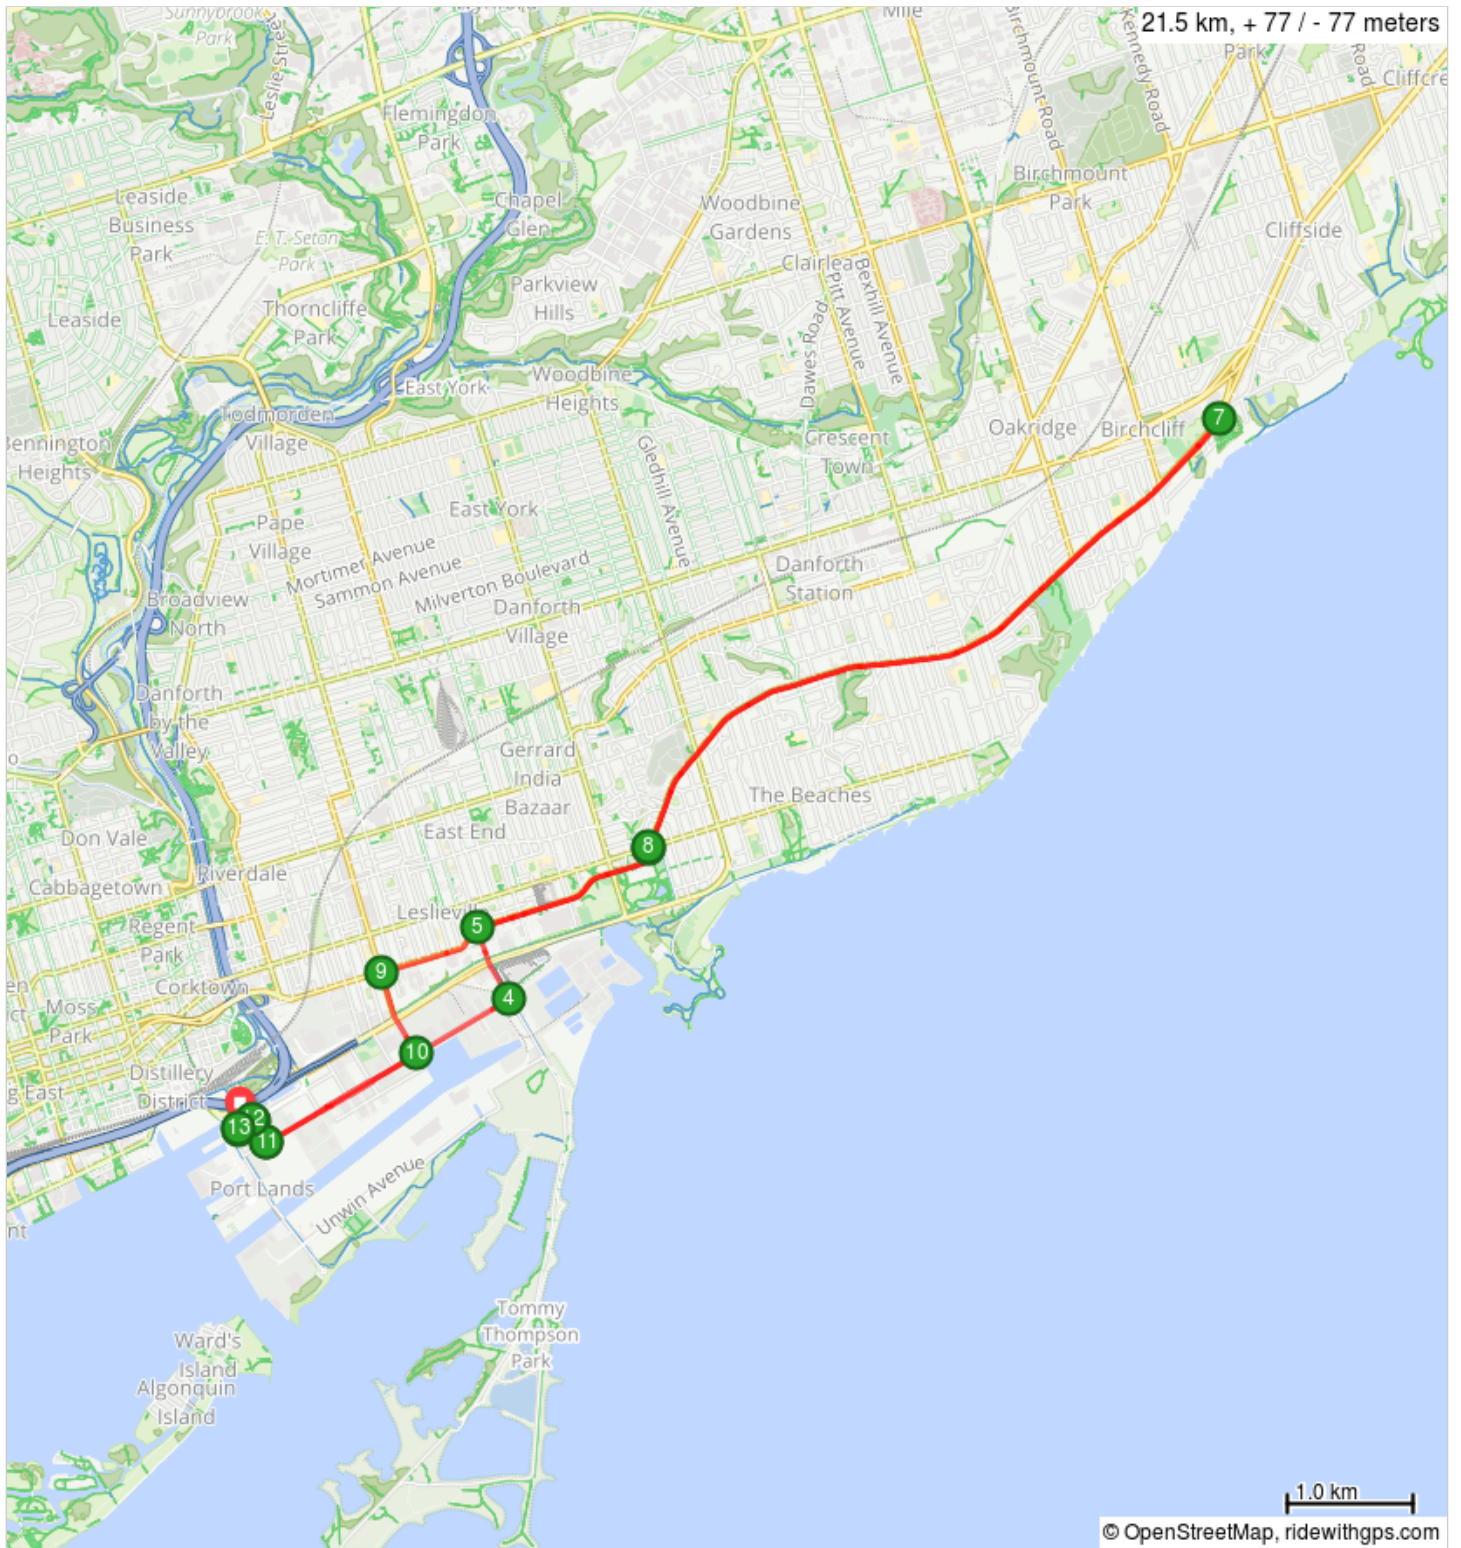

# David Linton Memorial Ride - Short Turn (22k)

David Linton Memorial Ride - Short Turn (22k)

Num	Type	Note	Prev	Next
1.		Start of route	0.0	0.1
2.		R onto Munition St	0.1	0.2
3.		L onto Commissioners St	0.2	2.2
4.		L onto Leslie St	2.2	0.6
5.		R onto Eastern Ave	0.6	1.6
6.		Continue onto Kingston Rd	1.6	5.9
7.		Cross Kingston @ Glen Everest to head back on Kingston Rd	5.9	5.9
8.		Continue straight onto Eastern Ave	5.9	2.5
9.		L onto Carlaw Ave	2.5	0.7
10.		R onto Commissioners St	0.7	1.4
11.		R onto Munition St	1.4	0.2
12.		L onto Villiers St	0.2	0.1
13.		End of route	0.1	0.0

21.5 kilometers. +77/-77 meters