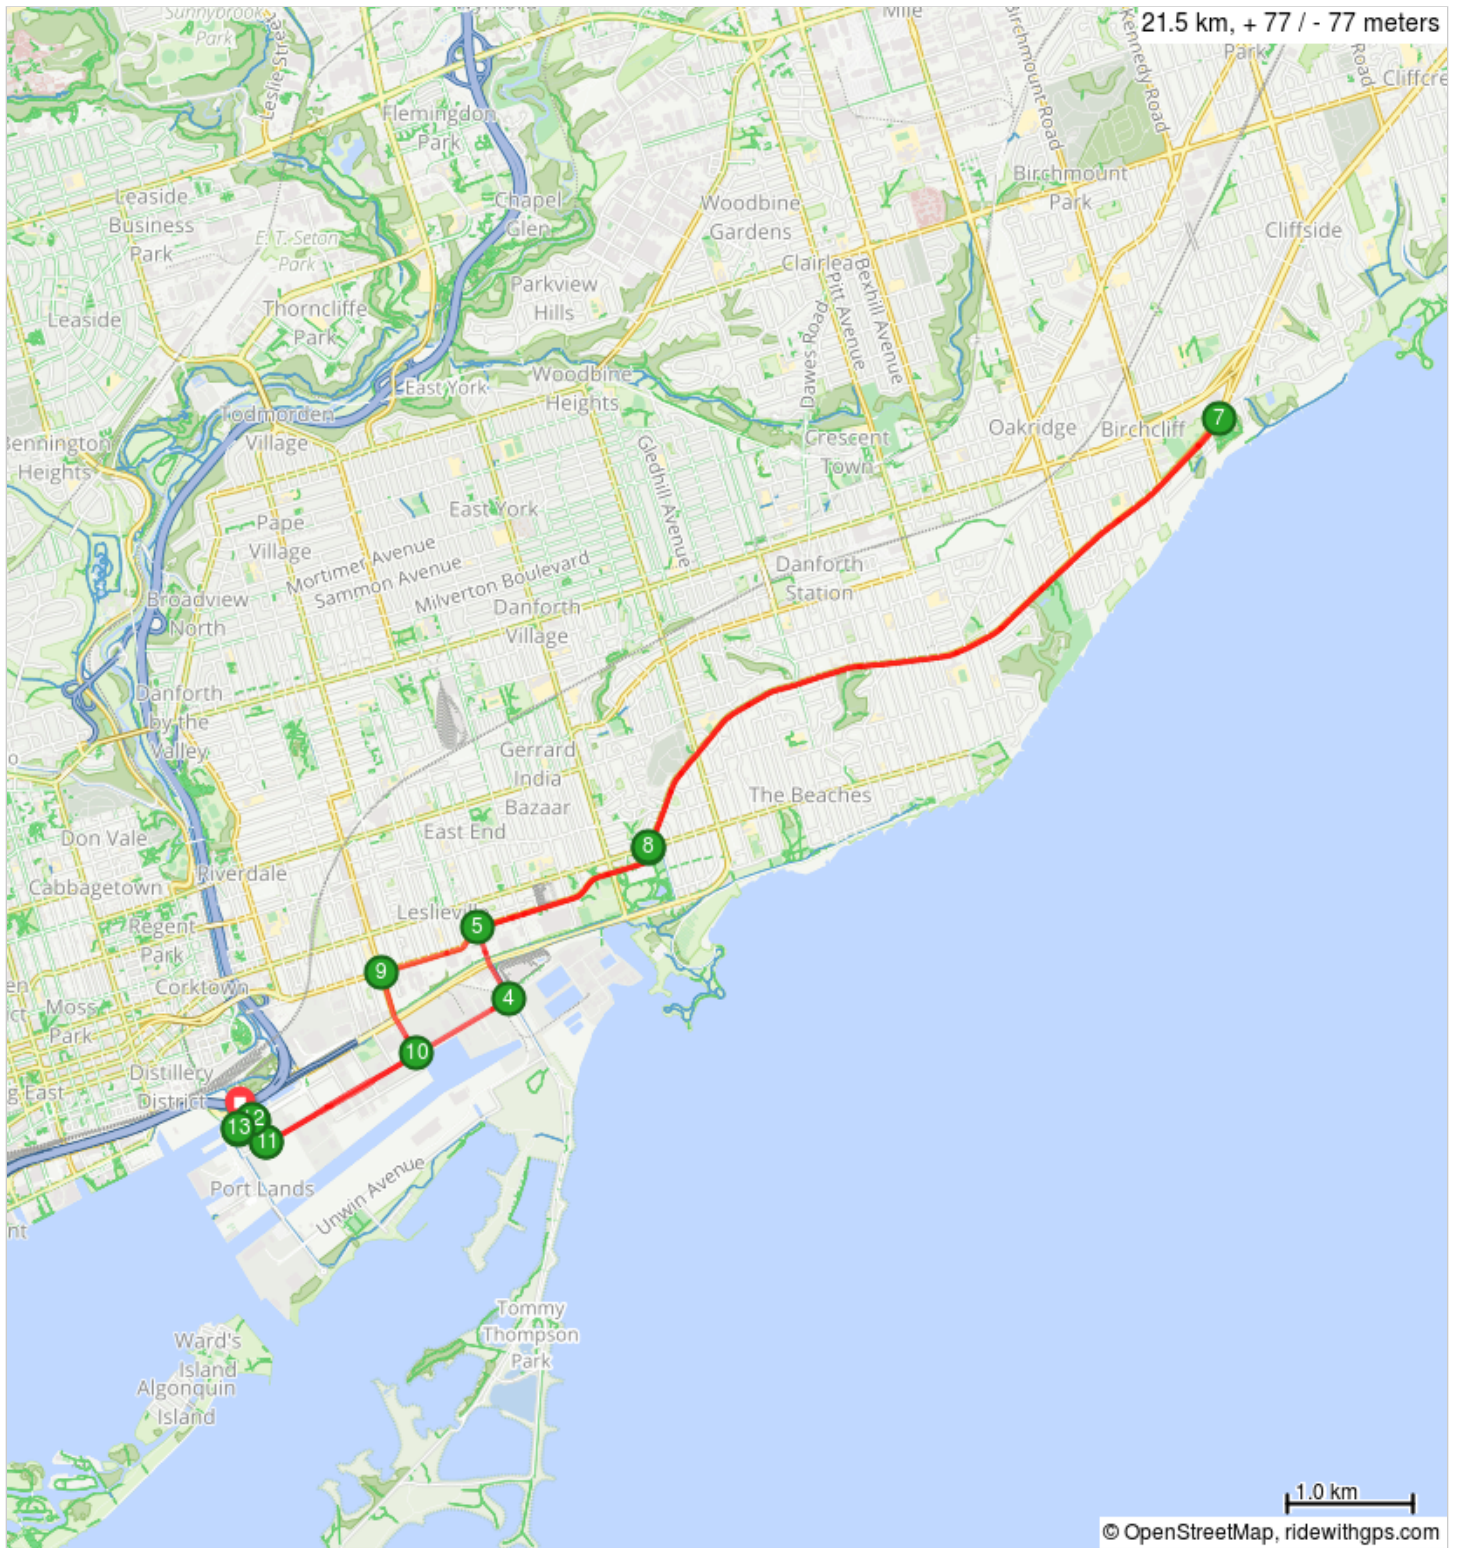

David Linton Memorial Ride - Short Turn (22k)

David Linton Memorial Ride - Short Turn (22k)

Num	Type	Note	Prev	Next
1.		Start of route	0.0	0.1
2.		R onto Munition St	0.1	0.2
3.		L onto Commissioners St	0.2	2.2
4.		L onto Leslie St	2.2	0.6
5.		R onto Eastern Ave	0.6	1.6
6.		Continue onto Kingston Rd	1.6	5.9
7.		Cross Kingston @ Glen Everest to head back on Kingston Rd	5.9	5.9
8.		Continue straight onto Eastern Ave	5.9	2.5
9.		L onto Carlaw Ave	2.5	0.7
10.		R onto Commissioners St	0.7	1.4
11.		R onto Munition St	1.4	0.2
12.		L onto Villiers St	0.2	0.1
13.		End of route	0.1	0.0

21.5 kilometers. +77/-77 meters