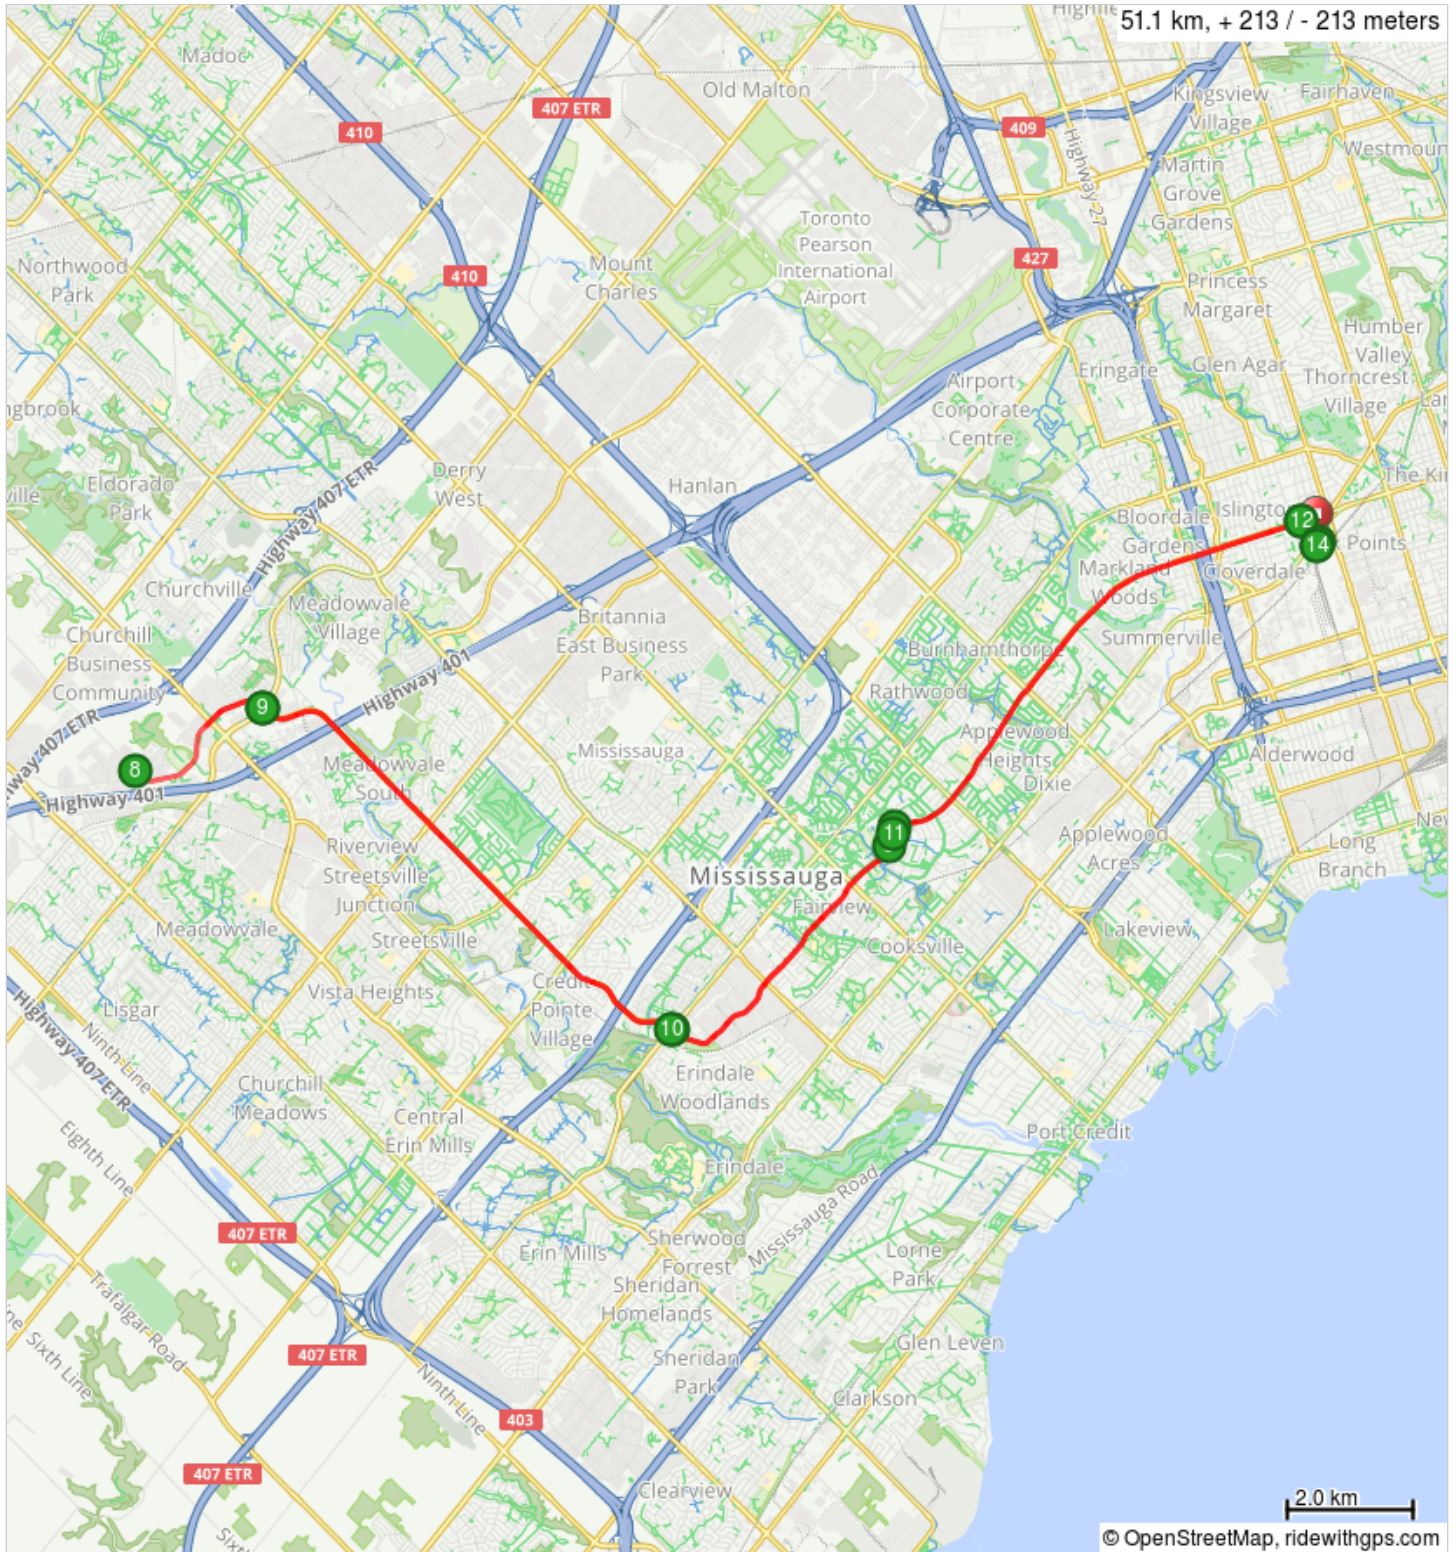

Kipling-Meadowvale Out and Back - 51 km

Kipling-Meadowvale Out and Back - 51 km

Num	Dist	Type	Note	Next
1.	0.0		Start of route	0.1
2.	0.1		L onto Auckland Rd	0.5
3.	0.5		L onto Bloor St W	8.4
4.	8.9		L onto Central Pkwy E	0.4
5.	9.3		Keep R to stay on Central Pkwy E	4.9
6.	14.2		Continue onto Creditview Rd	8.6
7.	22.8		Continue straight onto Meadowvale Blvd	2.8
8.	25.6		At the intersection of Meadowvale Blvd and Meadowpine Blvd reverse your direction and go south on Meadowvale Blvd.	2.7
9.	28.3		Continue onto Creditview Rd	8.6
10.	37.0		Continue onto Central Pkwy W	5.1
11.	42.1		R onto Bloor St	8.5
12.	50.6		R onto Auckland Rd	0.4

50.6 kilometers. +209/-202 meters

Num	Dist	Type	Note	Next
13.	51.1		R onto Subway Crescent	0.1
14.	51.1		End of route	0.0

0.5 kilometers. +0/-0 meters