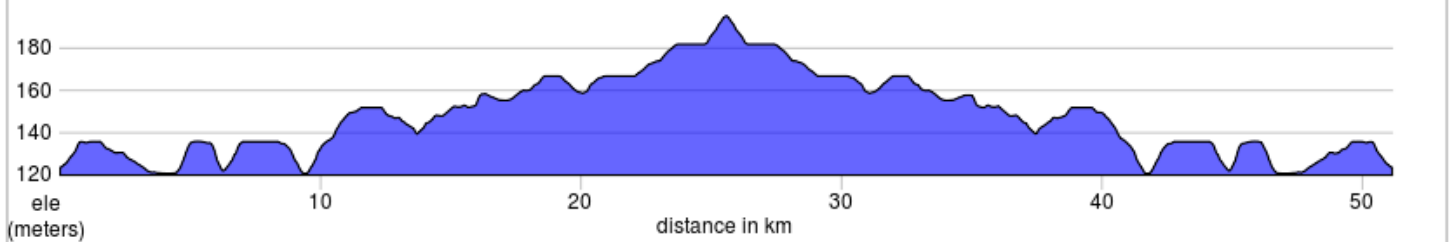

Kipling-Meadowvale Out and Back - 51 km

Kipling-Meadowvale Out and Back - 51 km

Num	Dist	Type	Note	Next
1.	0.0		Start of route	0.1
2.	0.1		L onto Auckland Rd	0.5
3.	0.5		L onto Bloor St W	8.4
4.	8.9		L onto Central Pkwy E	0.4
5.	9.3		Keep R to stay on Central Pkwy E	4.9
6.	14.2		Continue onto Creditview Rd	8.6
7.	22.8		Continue straight onto Meadowvale Blvd	2.8
8.	25.6		At the intersection of Meadowvale Blvd and Meadowpine Blvd reverse your direction and go south on Meadowvale Blvd.	2.7
9.	28.3		Continue onto Creditview Rd	8.6
10.	37.0		Continue onto Central Pkwy W	5.1
11.	42.1		R onto Bloor St	8.5
12.	50.6		R onto Auckland Rd	0.4

50.6 kilometers. +209/-202 meters

Num	Dist	Type	Note	Next
13.	51.1		R onto Subway Crescent	0.1
14.	51.1		End of route	0.0

0.5 kilometers. +0/-0 meters