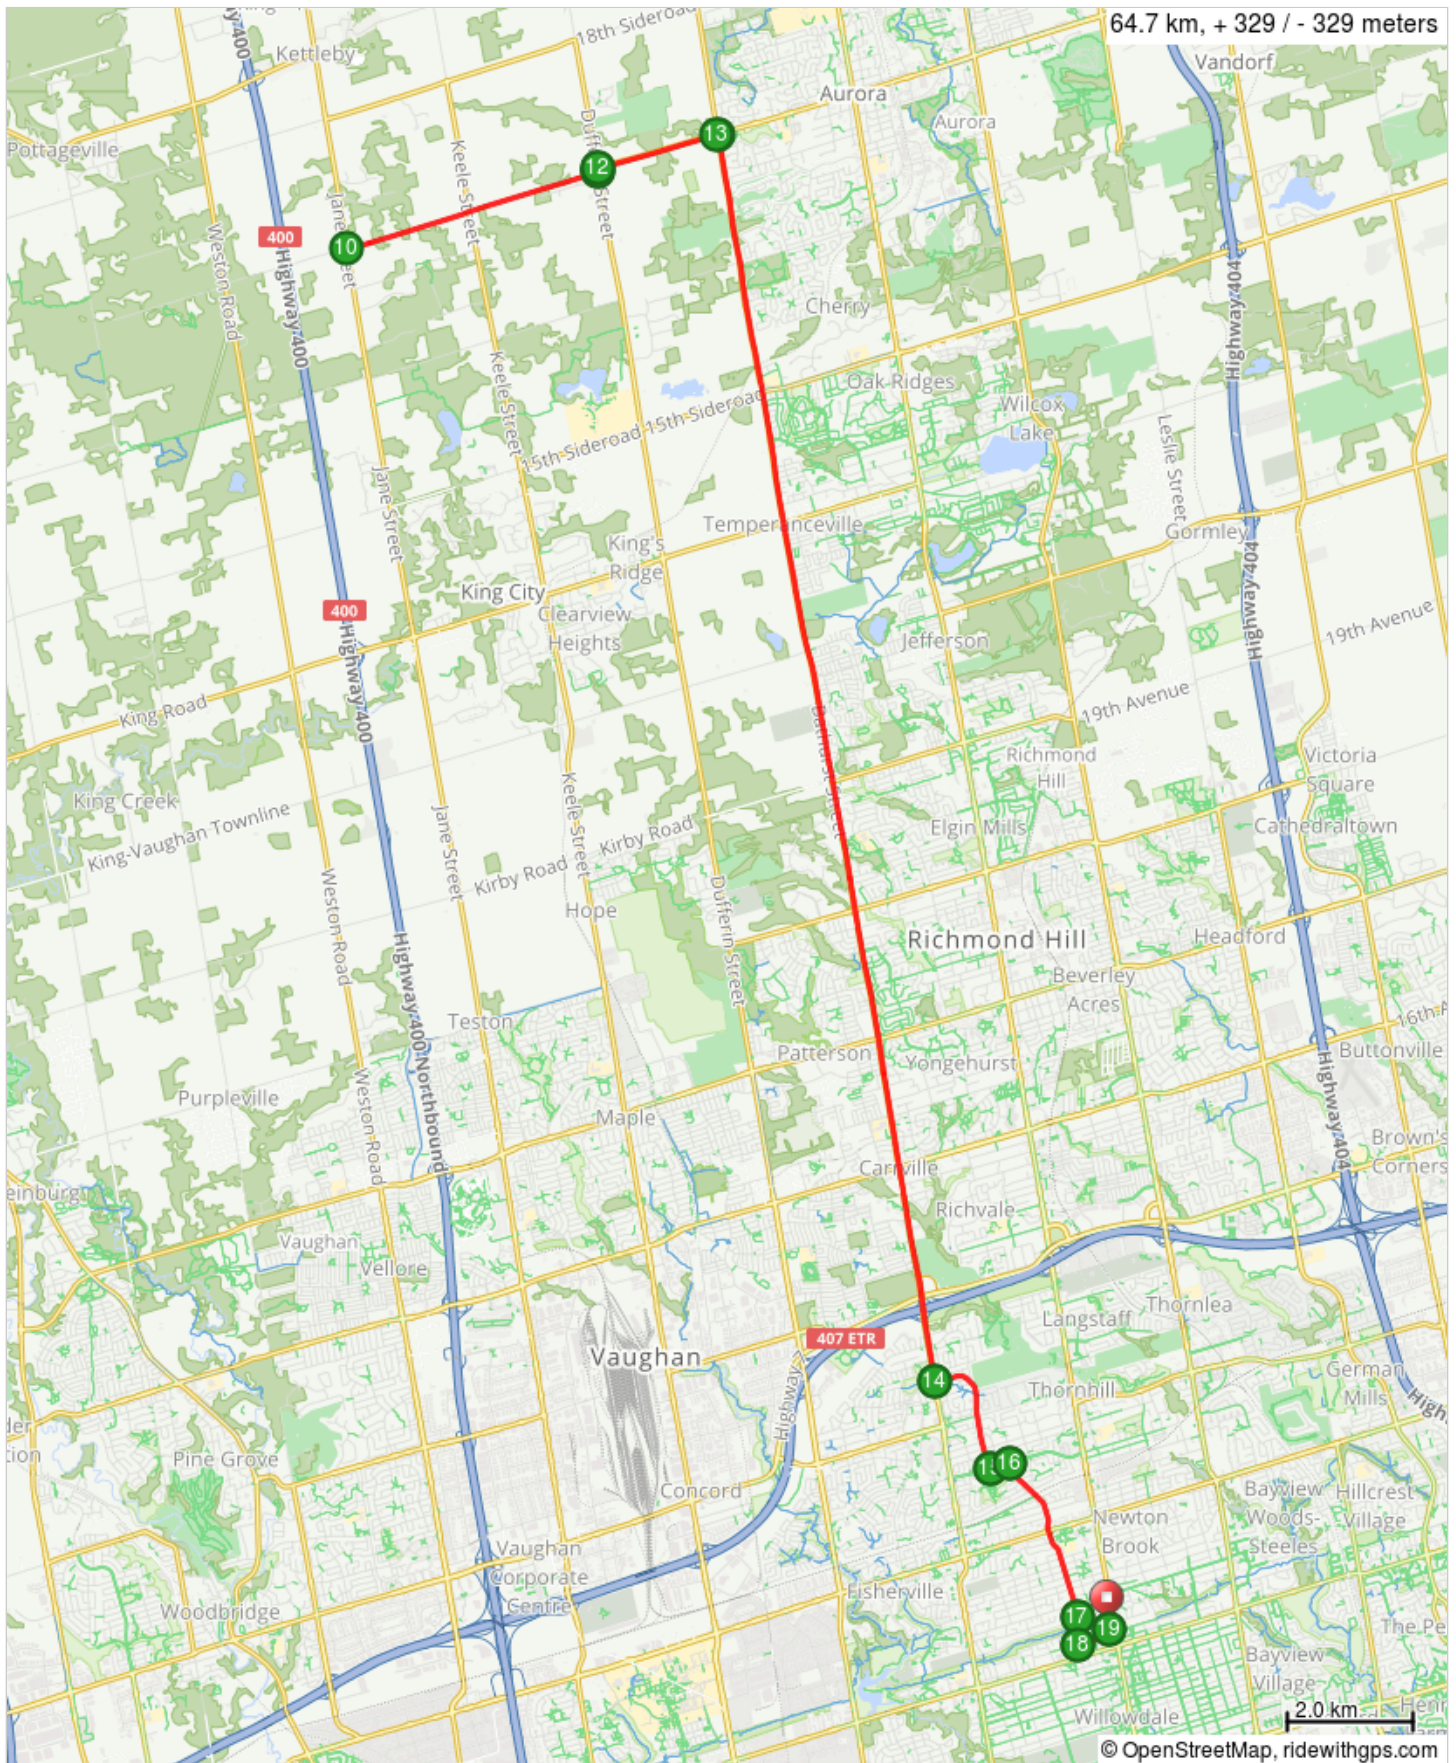

Finch - Jane/17th Side Rd - Out and Back 64 km

Finch - Jane/17th Side Rd - Out and Back 64 km

Num	Dist	Type	Note	Next
1.	0.0	➔	R onto Hendon Ave	0.6
2.	0.6	➔	R onto Talbot Rd	0.4
3.	1.1	⬆	Continue onto Hilda Ave	2.7
4.	3.8	⬅	L onto Clark Ave W	0.3
5.	4.1	➔	R onto Atkinson Ave	2.0
6.	6.2	➔	R onto Bathurst St	20.0
7.	26.2	⬅	L onto Wellington St W/York Regional Rd 15	2.0
8.	28.2	⬅	L onto Dufferin St/York Regional Rd 53	0.0
9.	28.2	➔	Quick R onto 17th Side Rd	4.1
10.	32.3	↶	At Jane St/York Regional Rd 55 reverse your direction and go east on 17th Side Rd	4.1
11.	36.5	⬅	L onto Dufferin St/York Regional Rd 53	0.0
12.	36.5	➔	Quick R onto Wellington St W/York Regional Rd 15	2.0

36.5 kilometers. +262/-131 meters

Num	Dist	Type	Note	Next
13.	38.5	➔	R onto Bathurst St/York Regional Rd 38	20.0
14.	58.5	⬅	L onto Atkinson Ave	2.1
15.	60.6	⬅	L onto Clark Ave W	0.3
16.	60.9	➔	R onto Hilda Ave	2.7
17.	63.6	⬆	Continue onto Talbot Rd	0.4
18.	64.1	⬅	L onto Hendon Ave	0.6
19.	64.7	⬅	L into the subway.	0.0

28.1 kilometers. +66/-176 meters