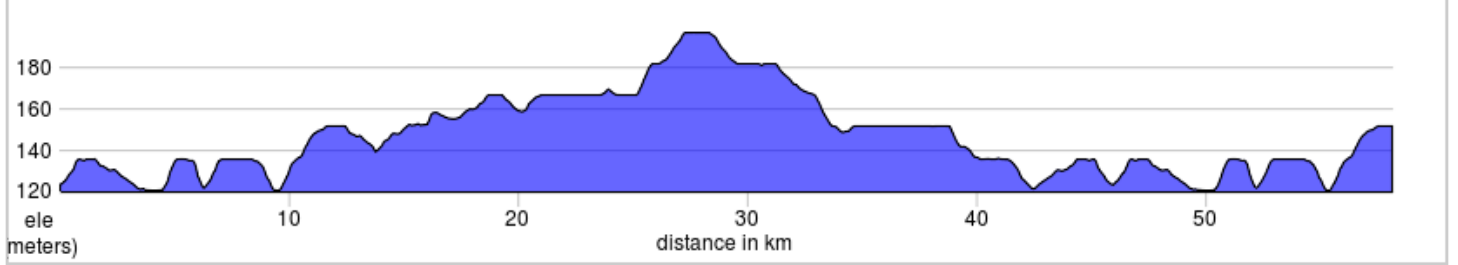

*Kipling - Meadowvale 45.9 km

*Kipling - Meadowvale 45.9 km

Num	Dist	Type	Note	Next
1.	0.0		Start of route	0.1
2.	0.1	←	L onto Auckland Rd	0.5
3.	0.5	←	L onto Bloor St W	8.3
4.	8.8	←	Slight L to stay on Bloor St	0.2
5.	9.0	←	L onto Central Pkwy E	0.3
6.	9.3	←	Keep L to stay on Central Pkwy E	0.1
7.	9.4	←	Sharp L to stay on Central Pkwy E	4.9
8.	14.3	↑	Continue onto Creditview Rd	7.7
9.	22.0	➔	R onto Old Creditview Rd	0.5
10.	22.5	➔	Old Creditview Rd turns slightly R and becomes Old Derry Rd W	1.4
11.	23.9	➔	R at the 1st cross street onto 2nd Line W	0.9
12.	24.8	←	2nd Line W turns L and becomes Sombrero Way	0.7

24.8 kilometers. +114/-71 meters

Num	Dist	Type	Note	Next
13.	25.5	↑	Continue onto Courtneypark Dr W	5.1
14.	30.6	➔	R onto Tomken Rd	3.3
15.	33.9	←	L onto Matheson Blvd E	4.3
16.	38.2	➔	R onto Orbitor Dr	0.5
17.	38.7	↑	Continue onto Centennial Park Blvd	1.8
18.	40.5	↑	Continue onto Mill Rd	2.0
19.	42.4	←	L onto Bloor St W	3.0
20.	45.4	➔	R onto Auckland Rd	0.4
21.	45.8	➔	R onto Subway Crescent	12.3
22.	58.1		End of route	0.0

33.3 kilometers. +111/-136 meters