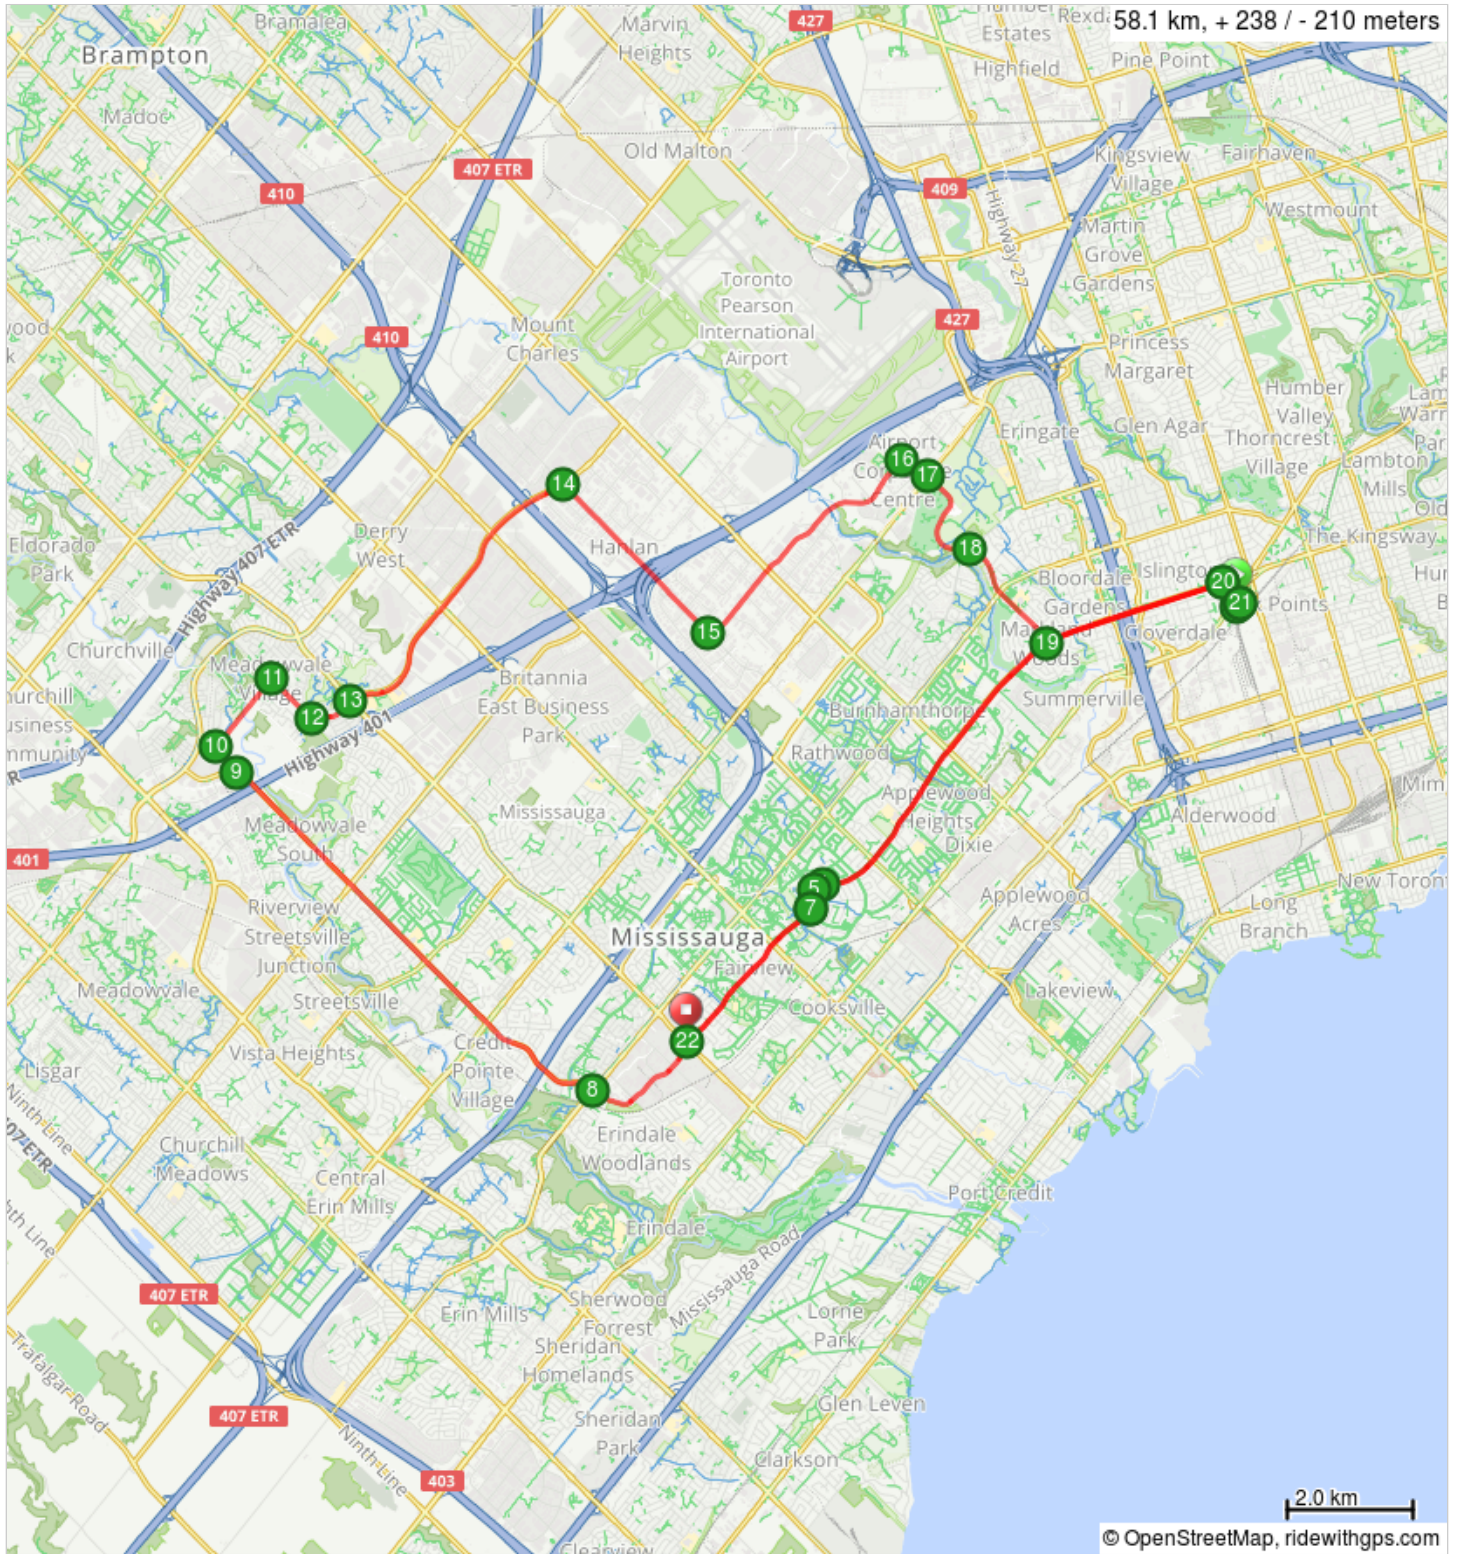

*Kipling - Meadowvale 45.9 km

*Kipling - Meadowvale 45.9 km

Num	Dist	Type	Note	Next
1.	0.0		Start of route	0.1
2.	0.1	←	L onto Auckland Rd	0.5
3.	0.5	←	L onto Bloor St W	8.3
4.	8.8	←	Slight L to stay on Bloor St	0.2
5.	9.0	←	L onto Central Pkwy E	0.3
6.	9.3	←	Keep L to stay on Central Pkwy E	0.1
7.	9.4	←	Sharp L to stay on Central Pkwy E	4.9
8.	14.3	↑	Continue onto Creditview Rd	7.7
9.	22.0	➔	R onto Old Creditview Rd	0.5
10.	22.5	➔	Old Creditview Rd turns slightly R and becomes Old Derry Rd W	1.4
11.	23.9	➔	R at the 1st cross street onto 2nd Line W	0.9
12.	24.8	←	2nd Line W turns L and becomes Sombrero Way	0.7

24.8 kilometers. +114/-71 meters

Num	Dist	Type	Note	Next
13.	25.5	↑	Continue onto Courtneypark Dr W	5.1
14.	30.6	➔	R onto Tomken Rd	3.3
15.	33.9	←	L onto Matheson Blvd E	4.3
16.	38.2	➔	R onto Orbitor Dr	0.5
17.	38.7	↑	Continue onto Centennial Park Blvd	1.8
18.	40.5	↑	Continue onto Mill Rd	2.0
19.	42.4	←	L onto Bloor St W	3.0
20.	45.4	➔	R onto Auckland Rd	0.4
21.	45.8	➔	R onto Subway Crescent	12.3
22.	58.1		End of route	0.0

33.3 kilometers. +111/-136 meters