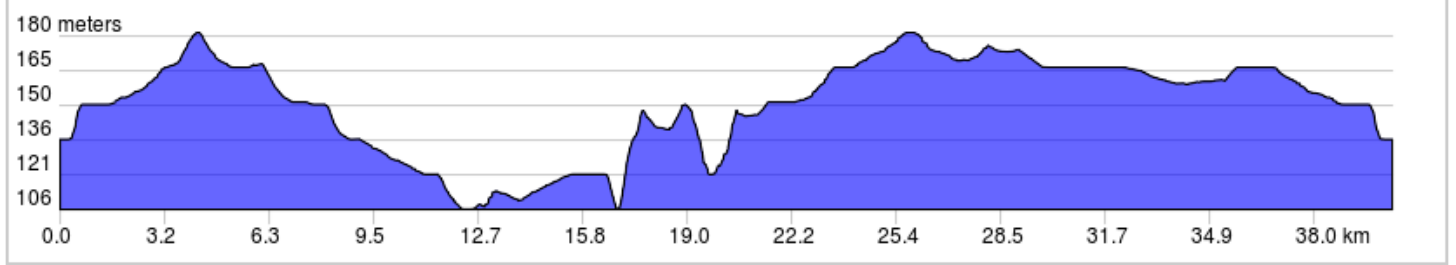

# \*Warden - Zoo Loop 40.4 km

HELP LINE: 647-993-4357

HELP LINE 647-993-4357

\*Warden - Zoo Loop 40.4 km

Num	Dist	Type	Note	Next
1.	0.0		Start of route	0.1
2.	0.1		R onto St Clair Ave E	3.8
3.	3.9		L onto Kingston Rd	8.8
4.	12.7		Kingston Road/Lawson Road exit toward Ontario 2	0.1
5.	12.7		Continue onto Lawson Rd	0.2
6.	12.9		L onto Highland Creek Overpass (signs for County Road 2)	0.3
7.	13.2		R onto Kingston Rd (signs for county 2 E)	0.7
8.	13.9		L onto Meadowvale Rd	4.6
9.	18.5		L onto Old Finch Ave	1.8
10.	20.2		L onto Sewells Rd	0.3
11.	20.5		Sewells Rd turns slightly R and becomes Old Finch Ave	1.4
12.	21.9		R onto Morningside Ave	0.5
13.	22.4		L onto Finch Ave E	3.3

22.4 kilometers. +150/-133 meters

Num	Dist	Type	Note	Next
14.	25.7		L onto Middlefield Rd	1.6
15.	27.4		Continue straight onto Huntingwood Dr	1.7
16.	29.1		L onto Midland Ave	8.4
17.	37.5		R onto Danforth Rd	1.0
18.	38.4		R onto St Clair Ave E	1.8
19.	40.3		L onto Warden Ave	0.2
20.	40.4		End of route	0.0

18.0 kilometers. +14/-60 meters