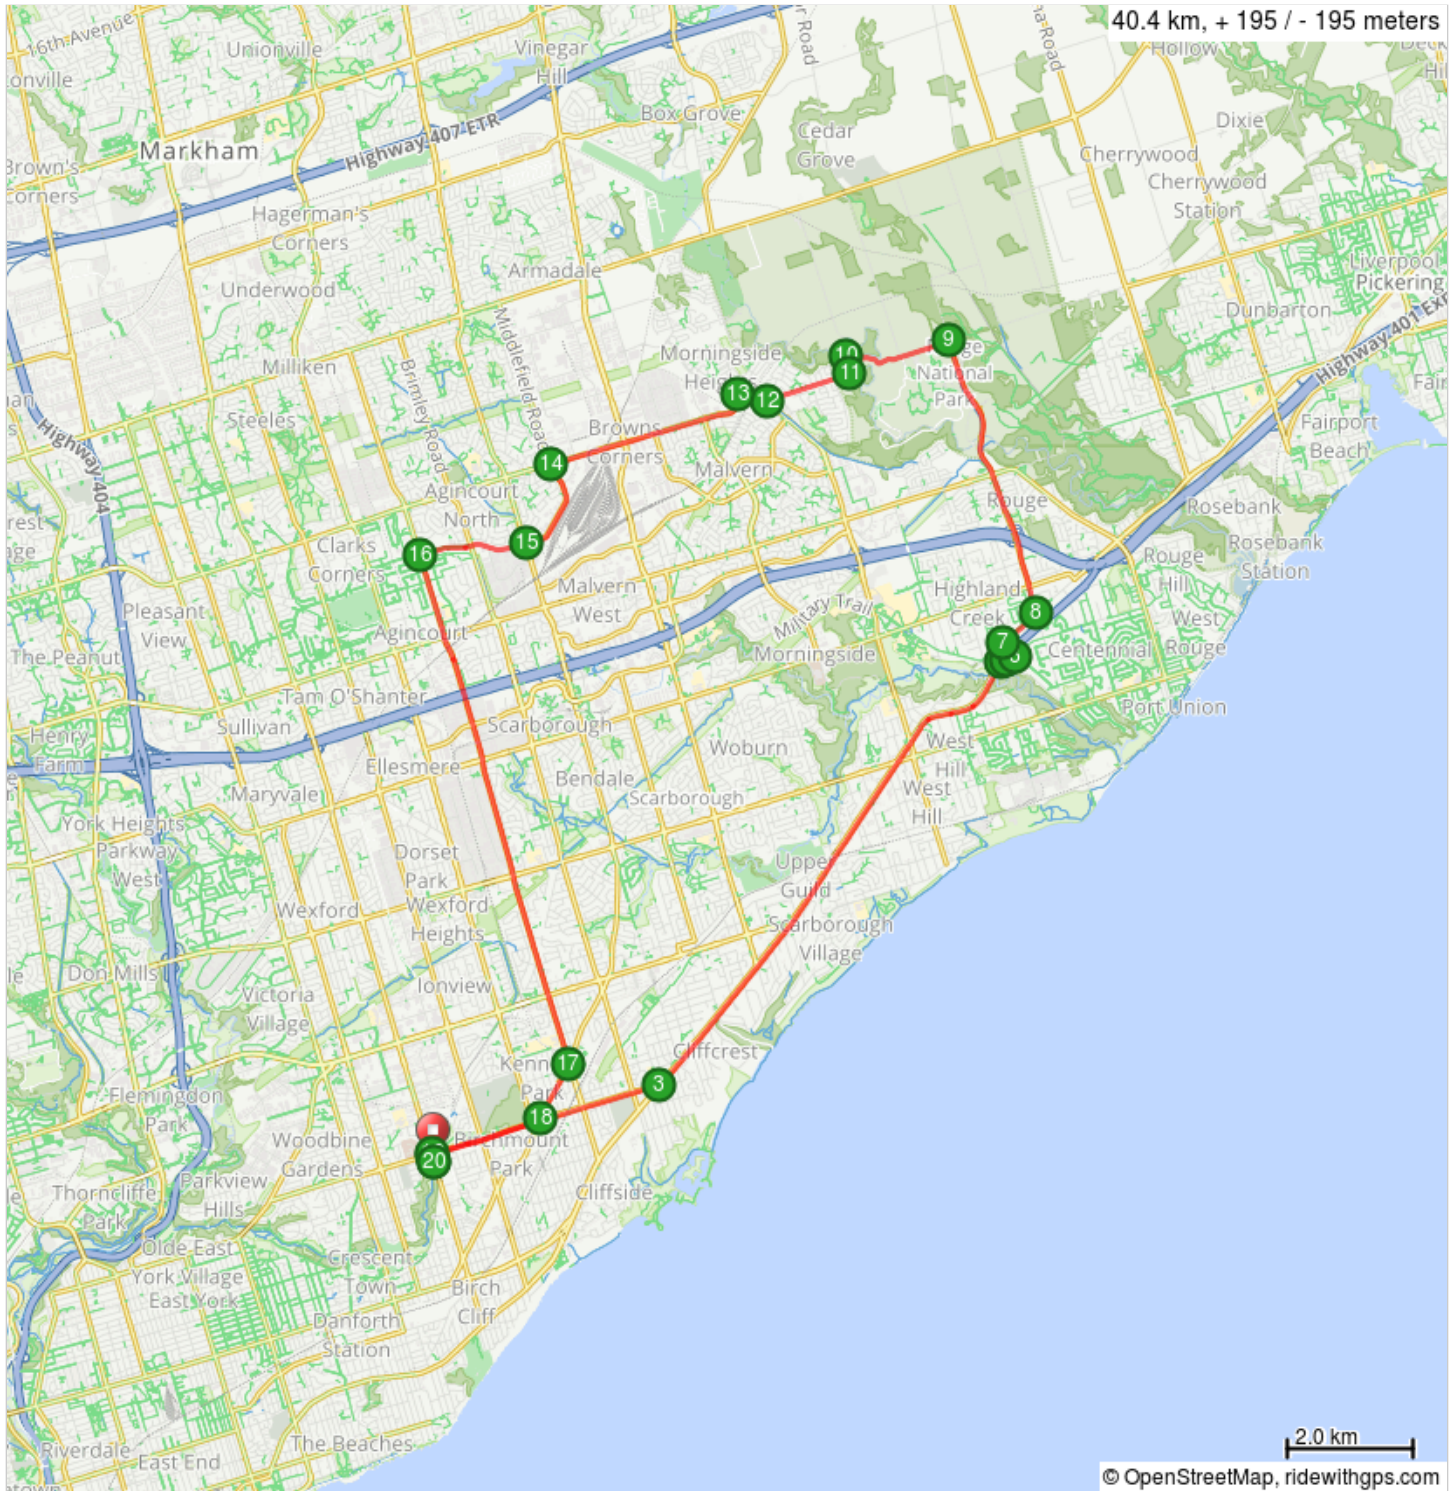

# \*Warden - Zoo Loop 40.4 km

HELP LINE: 647-993-4357

HELP LINE 647-993-4357

\*Warden - Zoo Loop 40.4 km

Num	Dist	Type	Note	Next
1.	0.0		Start of route	0.1
2.	0.1		R onto St Clair Ave E	3.8
3.	3.9		L onto Kingston Rd	8.8
4.	12.7		Kingston Road/Lawson Road exit toward Ontario 2	0.1
5.	12.7		Continue onto Lawson Rd	0.2
6.	12.9		L onto Highland Creek Overpass (signs for County Road 2)	0.3
7.	13.2		R onto Kingston Rd (signs for county 2 E)	0.7
8.	13.9		L onto Meadowvale Rd	4.6
9.	18.5		L onto Old Finch Ave	1.8
10.	20.2		L onto Sewells Rd	0.3
11.	20.5		Sewells Rd turns slightly R and becomes Old Finch Ave	1.4
12.	21.9		R onto Morningside Ave	0.5
13.	22.4		L onto Finch Ave E	3.3

22.4 kilometers. +150/-133 meters

Num	Dist	Type	Note	Next
14.	25.7		L onto Middlefield Rd	1.6
15.	27.4		Continue straight onto Huntingwood Dr	1.7
16.	29.1		L onto Midland Ave	8.4
17.	37.5		R onto Danforth Rd	1.0
18.	38.4		R onto St Clair Ave E	1.8
19.	40.3		L onto Warden Ave	0.2
20.	40.4		End of route	0.0

18.0 kilometers. +14/-60 meters