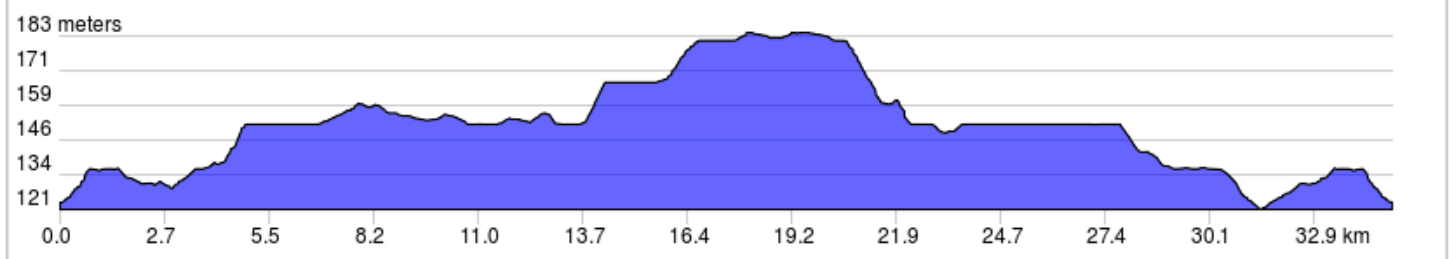

# \*Kipling - Courtney Park 34.9 km

\*Kipling - Courtney Park 34.9 km

Num	Dist	Type	Note	Next
1.	0.0		Start of route	0.1
2.	0.1	←	L onto Auckland Rd	0.5
3.	0.5	←	L onto Bloor St W	2.0
4.	2.5	→	R onto Renforth Dr	5.1
5.	7.6	←	L onto Convair Dr	4.2
6.	11.8	←	L onto Britannia Rd E	0.3
7.	12.1	↑	Continue onto Courtneypark Dr E	6.0
8.	18.0		Break at Tim Hortons at Courtneypark Dr. E and Kennedy Road	0.0
9.	18.0	←	L onto Kennedy Rd	2.1
10.	20.1	←	L onto Coopers Ave	0.7
11.	20.8	←	L onto Rose Cherry Pl	1.2
12.	22.0	←	L onto Matheson Blvd E	5.3
13.	27.2	→	R onto Orbitor Dr	0.5
14.	27.7	↑	Continue onto Centennial Park Blvd	1.8
15.	29.5	↑	Continue onto Mill Rd	2.0

29.5 kilometers. +88/-76 meters

Num	Dist	Type	Note	Next
16.	31.5	←	L onto Bloor St W	3.0
17.	34.4	→	R onto Auckland Rd	0.4
18.	34.9	→	R onto Subway Crescent	0.1
19.	34.9		End of route	0.0

5.4 kilometers. +15/-12 meters