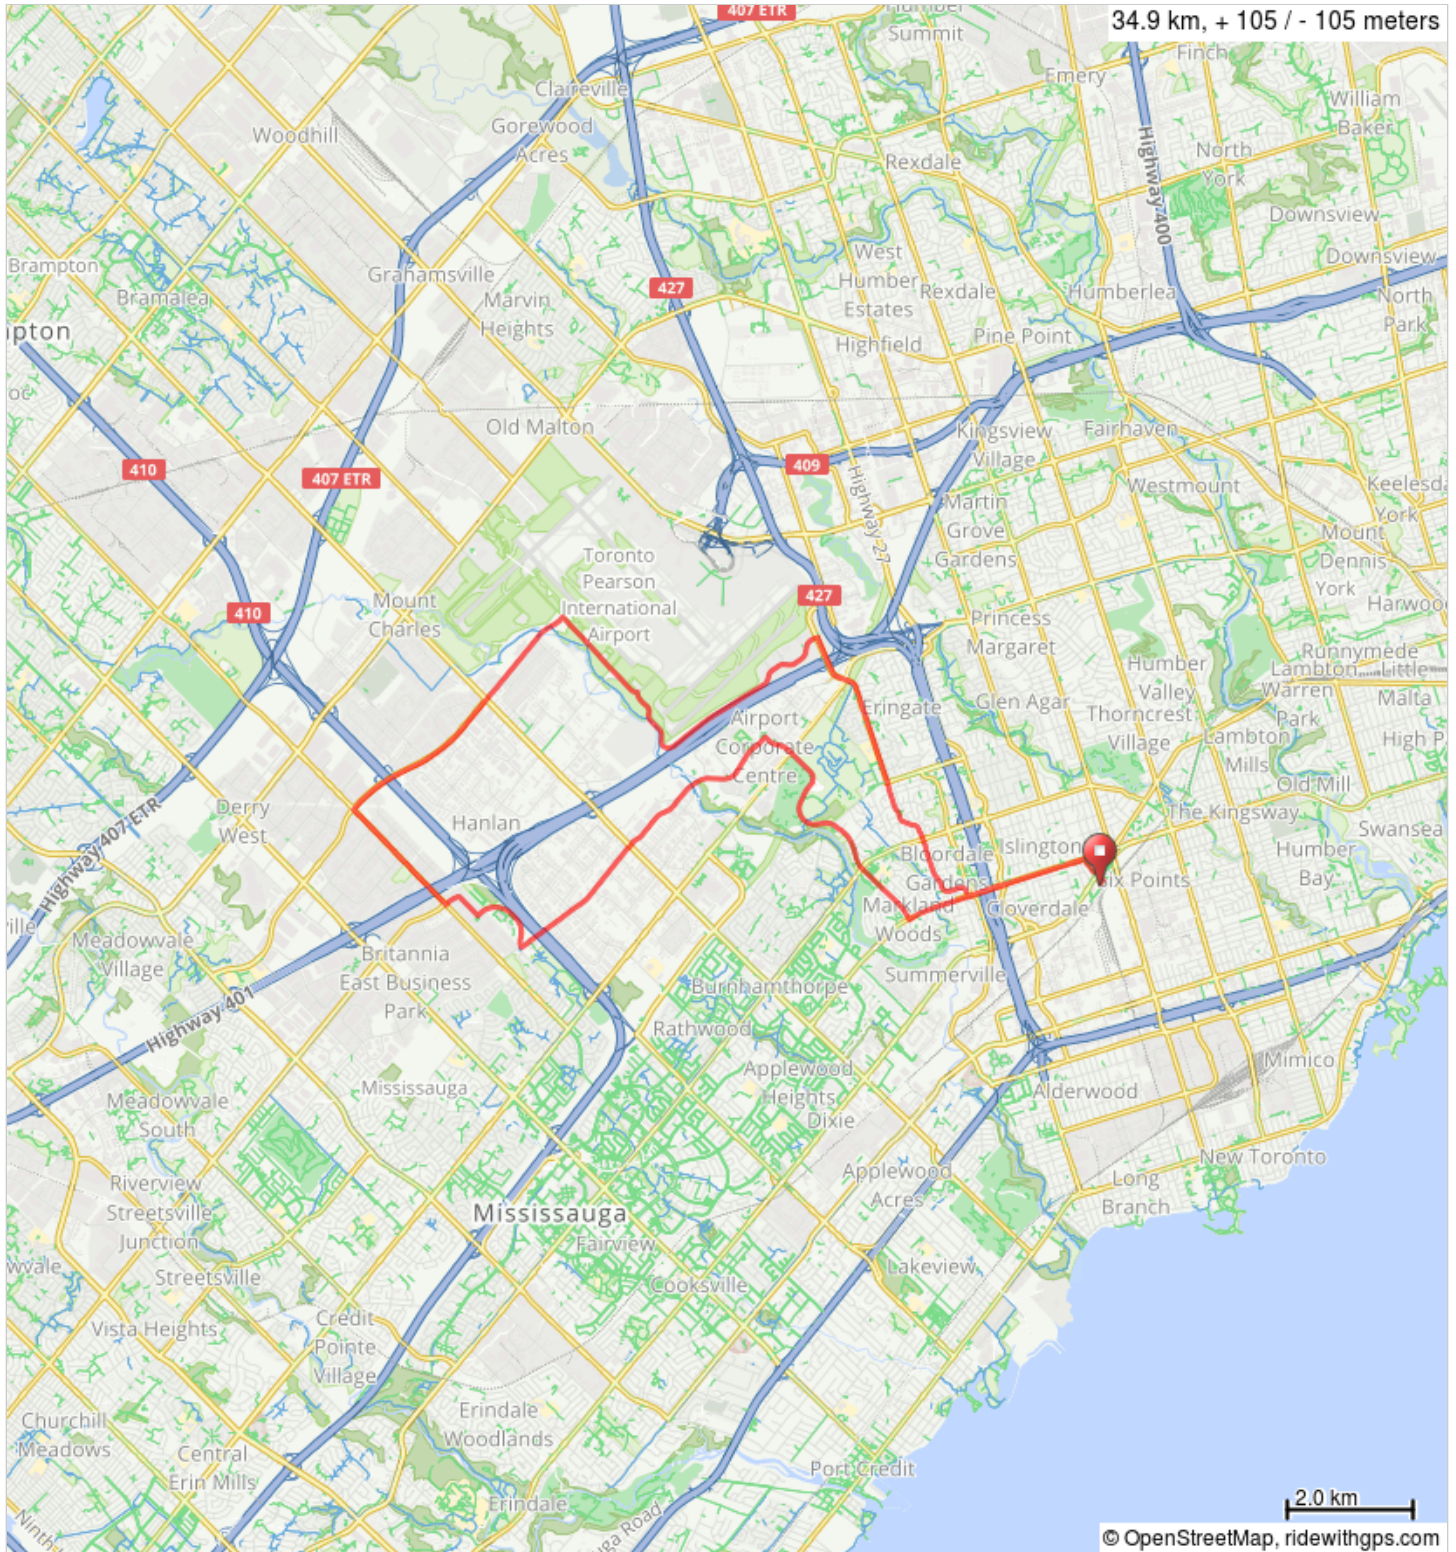

# \*Kipling - Courtney Park 34.9 km

\*Kipling - Courtney Park 34.9 km

Num	Dist	Type	Note	Next
1.	0.0		Start of route	0.1
2.	0.1	←	L onto Auckland Rd	0.5
3.	0.5	←	L onto Bloor St W	2.0
4.	2.5	→	R onto Renforth Dr	5.1
5.	7.6	←	L onto Convair Dr	4.2
6.	11.8	←	L onto Britannia Rd E	0.3
7.	12.1	↑	Continue onto Courtneypark Dr E	6.0
8.	18.0		Break at Tim Hortons at Courtneypark Dr. E and Kennedy Road	0.0
9.	18.0	←	L onto Kennedy Rd	2.1
10.	20.1	←	L onto Coopers Ave	0.7
11.	20.8	←	L onto Rose Cherry Pl	1.2
12.	22.0	←	L onto Matheson Blvd E	5.3
13.	27.2	→	R onto Orbitor Dr	0.5
14.	27.7	↑	Continue onto Centennial Park Blvd	1.8
15.	29.5	↑	Continue onto Mill Rd	2.0

29.5 kilometers. +88/-76 meters

Num	Dist	Type	Note	Next
16.	31.5	←	L onto Bloor St W	3.0
17.	34.4	→	R onto Auckland Rd	0.4
18.	34.9	→	R onto Subway Crescent	0.1
19.	34.9		End of route	0.0

5.4 kilometers. +15/-12 meters